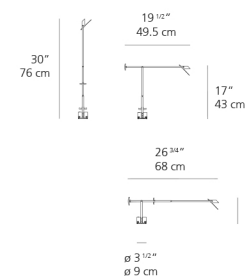

TIZIO table

TIZIO MICRO table

EMISSION
direct

LIGHT SOURCE
HAL
max 20W G4

DIMMING FEATURE
2-intensity on/off switch

DIMENSIONS

FINISH
■ black

AMUSEPOT.COM
702.857.8212