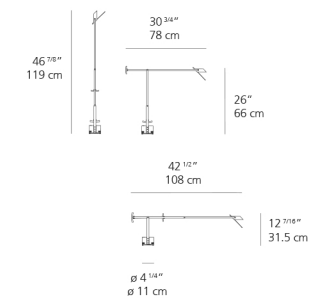

DIMENSIONS