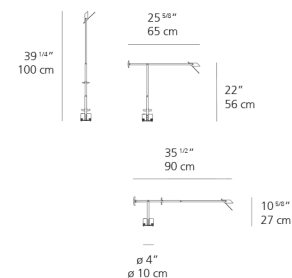

TIZIO 35 table

EMISSION
direct

LIGHT SOURCE
HAL
max 35W GY6.35

DIMMING FEATURE
2-intensity on/off switch

DIMENSIONS

FINISH
■ black

TIZIO CLASSIC table

EMISSION
direct