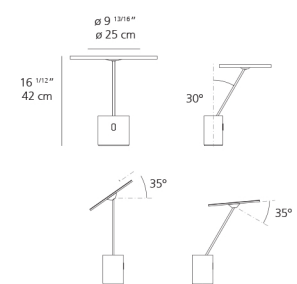

SISIFO table

EMISSION
adjustable direct

LIGHT SOURCE
LED
14W 3000K >80CRI

DIMMING FEATURE
touch dimmer on body

DIMENSIONS

FINISH

wt

AMUSEPOT.COM
702.857.8212