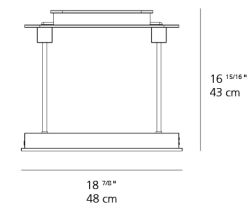

PAUSANIA table

EMISSION
diffused

LIGHT SOURCE
LED
10W 2,500K-6,500K >80CRI

DIMMING FEATURE
touch dimmer located on base

DIMENSIONS

FINISH
 standard

AMUSESPOT.COM
702.857.8212