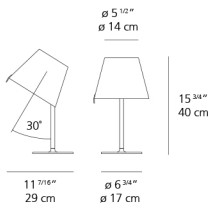

MELAMPO table

MELAMPO MINI table

EMISSION
adjustable diffuser for direct or indirect lighting

LIGHT SOURCE
LED, CFL, INC
max 60W E12/G16.5

DIMMING FEATURE
on/off switch on cord

DIMENSIONS

FINISH
grey
bronze

CERTIFICATIONS
c.UL.us listed