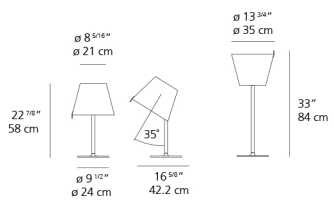

## MELAMPO MINI table

**EMISSION**  
adjustable diffuser for direct or indirect lighting

**LIGHT SOURCE**  
LED, CFL, INC  
max 60W E12/G16.5

**DIMMING FEATURE**  
on/off switch on cord

## MELAMPO table

**EMISSION**  
adjustable diffuser for direct and indirect lighting

**LIGHT SOURCE**  
LED, CFL, INC  
max 2x75W E26/A19

**DIMMING FEATURE**  
on/off switch on cord

### DIMENSIONS

**FINISH**  
grey  
bronze

**CERTIFICATIONS**  
c.UL.us listed