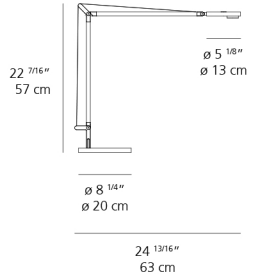

DEMETRA PROFESSIONAL table

EMISSION

direct

LIGHT SOURCE

LED
12W 3000K >90CRI
features anti-glare reflector

DIMMING FEATURE

dimmable

DIMENSIONS

available with table base,
fixed pivot or clamp.

FINISH

polished black

CERTIFICATIONS

c.UL.us listed