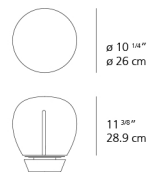

### DIMENSIONS

**FINISH**  
 standard

**CERTIFICATIONS**  
c.UL.us listed

## EMPATIA 26 table

**EMISSION**  
diffused

**LIGHT SOURCE**  
LED  
16W 3000K >80CRI

**DIMMING FEATURE**  
touch dimmer on base