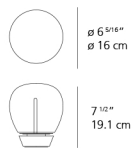

## EMPATIA 16 table

**EMISSION**  
diffused

**LIGHT SOURCE**  
LED  
11W 3000K >80CRI

**DIMMING FEATURE**  
touch dimmer on base

### DIMENSIONS

**FINISH**  
 standard

**CERTIFICATIONS**  
c.UL.us listed