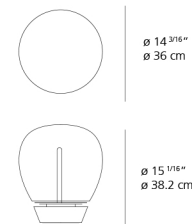

### DIMENSIONS

**FINISH**  
 standard

**CERTIFICATIONS**  
c.UL.us listed

## EMPATIA 36 table

**EMISSION**  
diffused

**LIGHT SOURCE**  
LED  
24W 3000K >80CRI

**DIMMING FEATURE**  
touch dimmer on base

### DIMENSIONS

**FINISH**  
 standard

**CERTIFICATIONS**  
c.UL.us listed

AMUSESPOT.COM  
702.857.8212