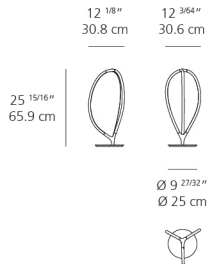

Delivered lumens	554.74lm
Light output ratio	32.63lm/W
Power consumption	17W
Led type	14W Array*
CCT (Correlated Color Temperature)	3000K
CRI (Color Rendering Index)	>90
Life expectancy	50000Hrs
Control type	DIMMABLE (On Base)
Input Voltage	120-240V
Driver	TCI - 1 x 123417

Colors & Finishes

- Brass (Body & Base)
- Black (Body & Base)

Materials

- Structure constructed of aluminum and silicone

Features & Accessories

Dimensions

Packaging

1 Box

1 x 29-1/4" x 15-13/16" x 16-7/16" / 18.63 lbs - 74 cm x 40 cm x 41.5 cm / 8.45 kg

Light distribution

Diffused

Luminaire weight

11.57 lbs / 5.25 kg

Warranty

5 year limited warranty

AMUSESPOT.COM
702.857.8212