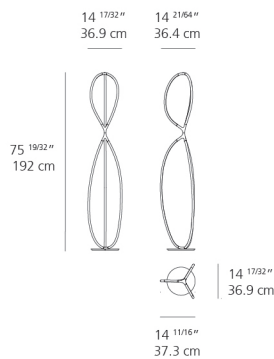

1552018A

Design By

Ludovica + Roberto Palomba

Collection

Design

Specifications

Delivered lumens	2422,38lm
Light output ratio	31.46lm/W
Power consumption	77W
Led type	63W Array*
CCT (Correlated Color Temperature)	3000K
CRI (Color Rendering Index)	>90
Life expectancy	50000Hrs
Control type	DIMMABLE (On Base) / Switch
Input Voltage	120V
Driver	N/A

Colors & Finishes

- Brass (Body & Base)
- Black (Body & Base)

Materials

- Structure constructed of aluminum and silicone diffuser

Features & Accessories

Dimensions

Packaging

2 Boxes

1 x 78" x 19-3/8" x 20-9/16" / 26.46 lbs - 198 cm x 49 cm x 52 cm / 12 kg

1 x 20-3/16" x 19" x 3" / 14.99 lbs - 51 cm x 48 cm x 7.5 cm / 6.8 kg

Light distribution

Diffused

Luminaire weight

8.38 lbs / 3.8 kg