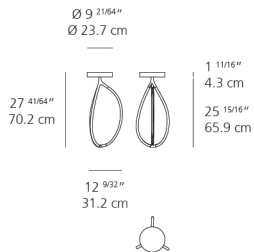

Packaging

1 Box

1 x 33-15/16" x 15-13/16" x 15-13/16" / 10.47 lbs - 86 cm x 40 cm x 40 cm / 4.75 kg

Light distribution

Diffused

Luminaire weight

6.06 lbs / 2.75 kg

Warranty

5 year limited warranty