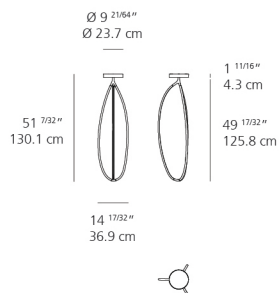

1555018A

Design By

Ludovica + Roberto Palomba

Collection

Design

Specifications

Delivered lumens	1618lm
Light output ratio	33.71lm/W
Power consumption	48W
Led type	42W Array*
CCT (Correlated Color Temperature)	3000K
CRI (Color Rendering Index)	>90
Life expectancy	50000Hrs
Control type	Dimmable 0-10V
Input Voltage	120V
Driver	TCl - 1 x 123417

Colors & Finishes

 Brass (Body and Canopy)

 Black (Body and Canopy)

Materials

- Structure constructed of aluminum and silicone diffuser

Features & Accessories

Dimensions

Packaging

1 Box

1 x 52-5/8" x 19-3/8" x 20-9/16" / 18.41 lbs - 133.5 cm x 49 cm x 52 cm / 8.35 kg

Light distribution

Diffused

Luminaire weight

8.6 lbs / 3.9 kg

Warranty

AMUSESPOT.COM
702.857.8212