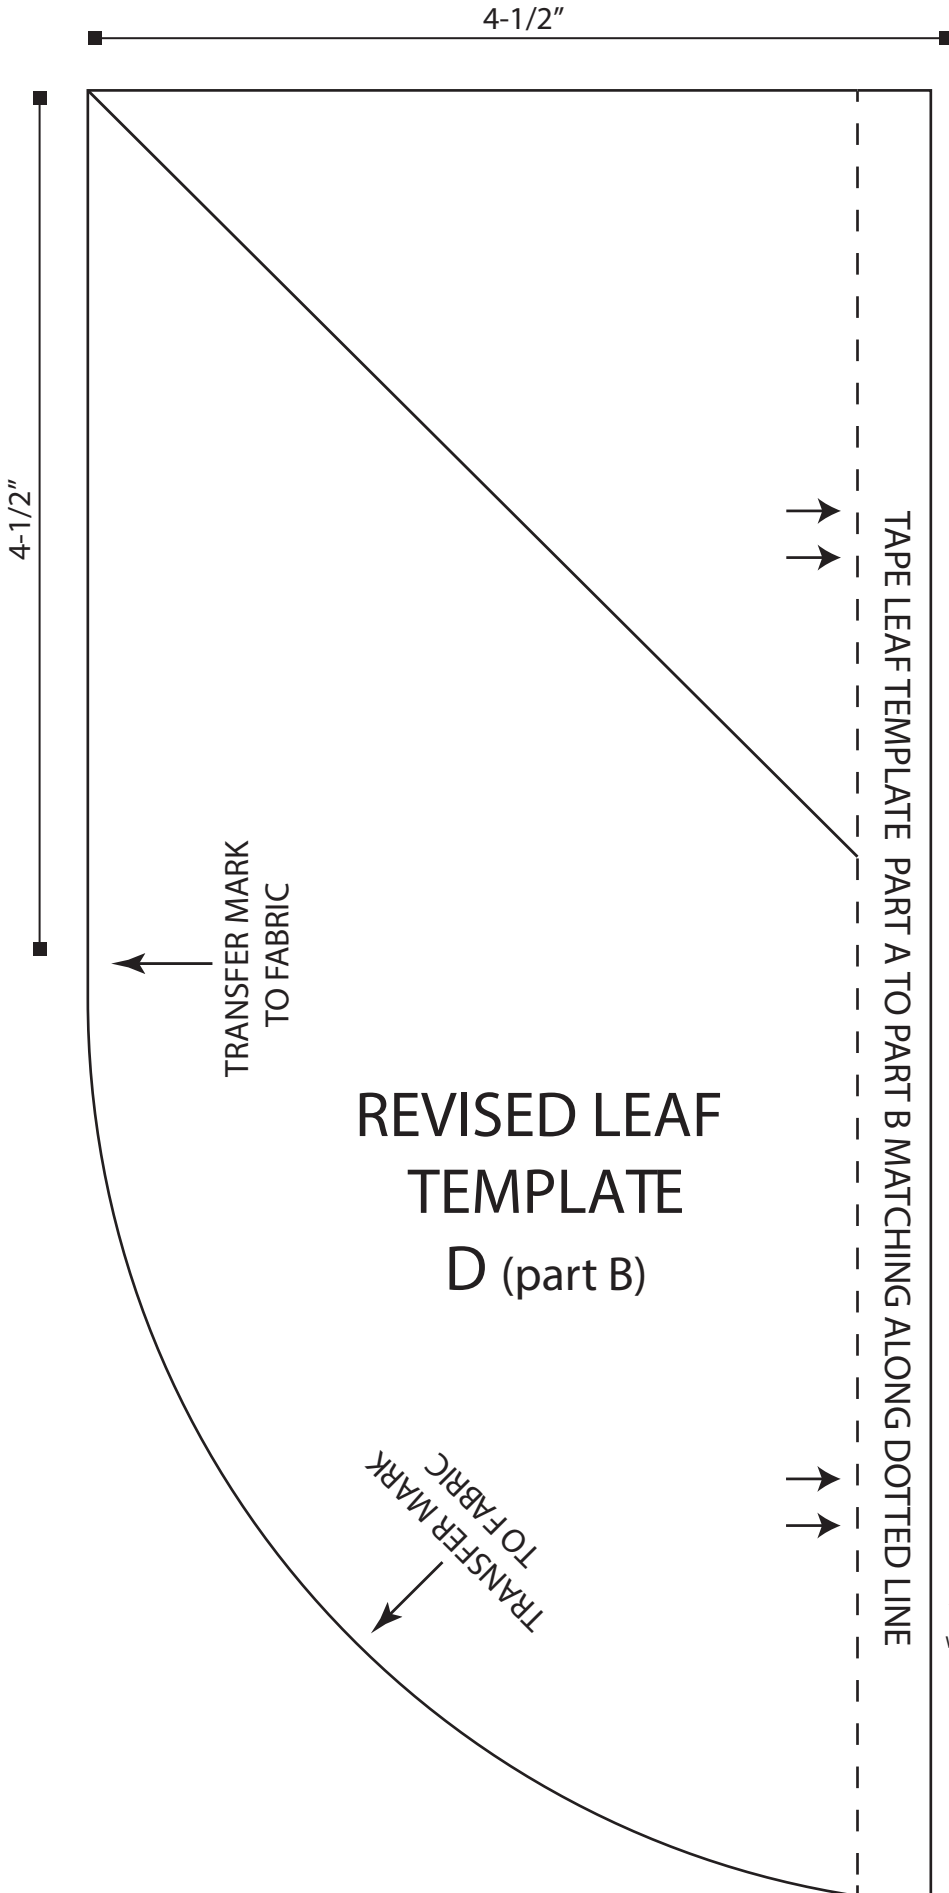

ModBlossom REVISED TEMPLATE D Shape

Trace these shapes and all markings on the shape onto template plastic or transfer to heavy cardboard to create a master template shape.

When making copies of this template shape, use the 1" scale above to double check that the copy maintains its accurate size.

ModBlossom REVISED TEMPLATE D Shape

Trace these shapes and all markings on the shape onto template plastic or transfer to heavy cardboard to create a master template shape.

© 2019 Colourwerx-Linda & Carl Sullivan
All Text, Images & Patterns Protected - All Rights Reserved.
No part of this pattern may be reproduced in any form whatsoever. Items from this pattern may not be produced for commercial resale without express written consent from the author.
www.colourwerx.com ~ colourwerx@yahoo.com