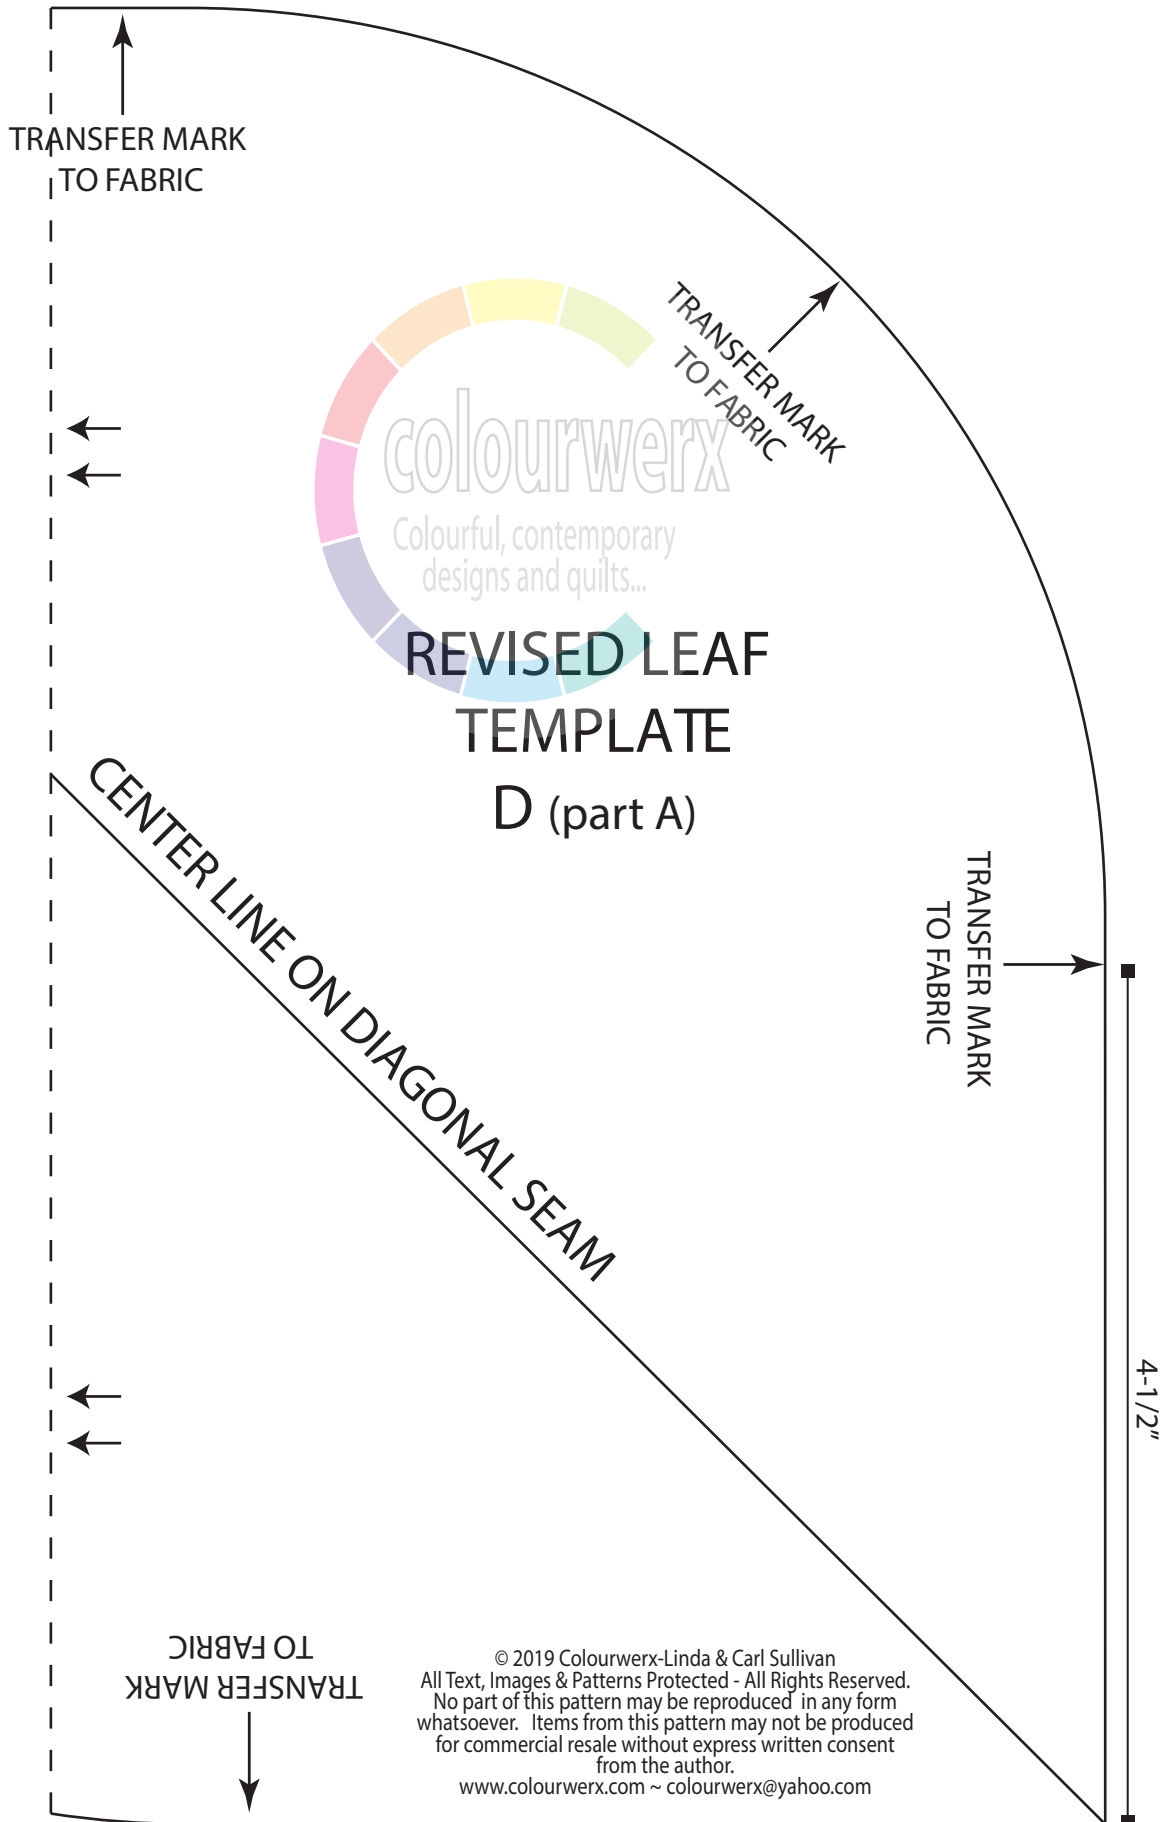

ModBlossom REVISED TEMPLATE D Shape

Trace these shapes and all markings on the shape onto template plastic or transfer to heavy cardboard to create a master template shape.

When making copies of this template shape, use the 1" scale above to double check that the copy maintains its accurate size.

ModBlossom REVISED TEMPLATE D Shape

Trace these shapes and all markings on the shape onto template plastic or transfer to heavy cardboard to create a master template shape.

© 2019 Colourwerx-Linda & Carl Sullivan
All Text, Images & Patterns Protected - All Rights Reserved.
No part of this pattern may be reproduced in any form whatsoever. Items from this pattern may not be produced for commercial resale without express written consent from the author.
www.colourwerx.com ~ colourwerx@yahoo.com