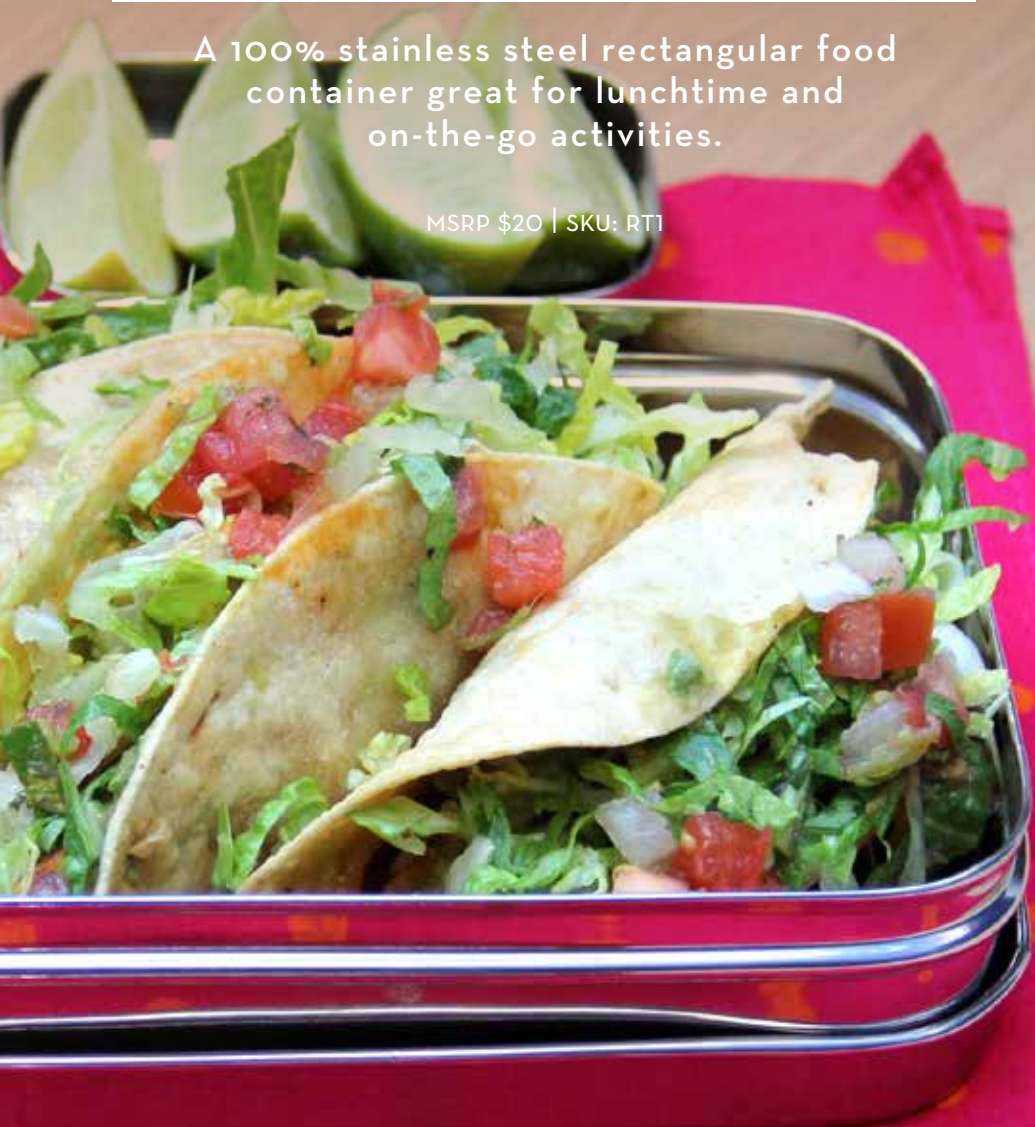

SOLO RECTANGLE

A 100% stainless steel rectangular food container great for lunchtime and on-the-go activities.

MSRP \$20 | SKU: RT1

PRODUCT DETAILS

Stainless steel rectangular container with lid.

The Solo Rectangle measures 4.75" wide x 6.75" long x 2" tall.

Contains 29 oz (3.6 cups).

Great for portion control & mindful eating.

Durable design uses 100% food-grade stainless steel 201.

Non-toxic: free of estrogen-mimicking toxins commonly found in plastic, such as BPA (bisphenol-A), BPS (bisphenol-S) and phthalates