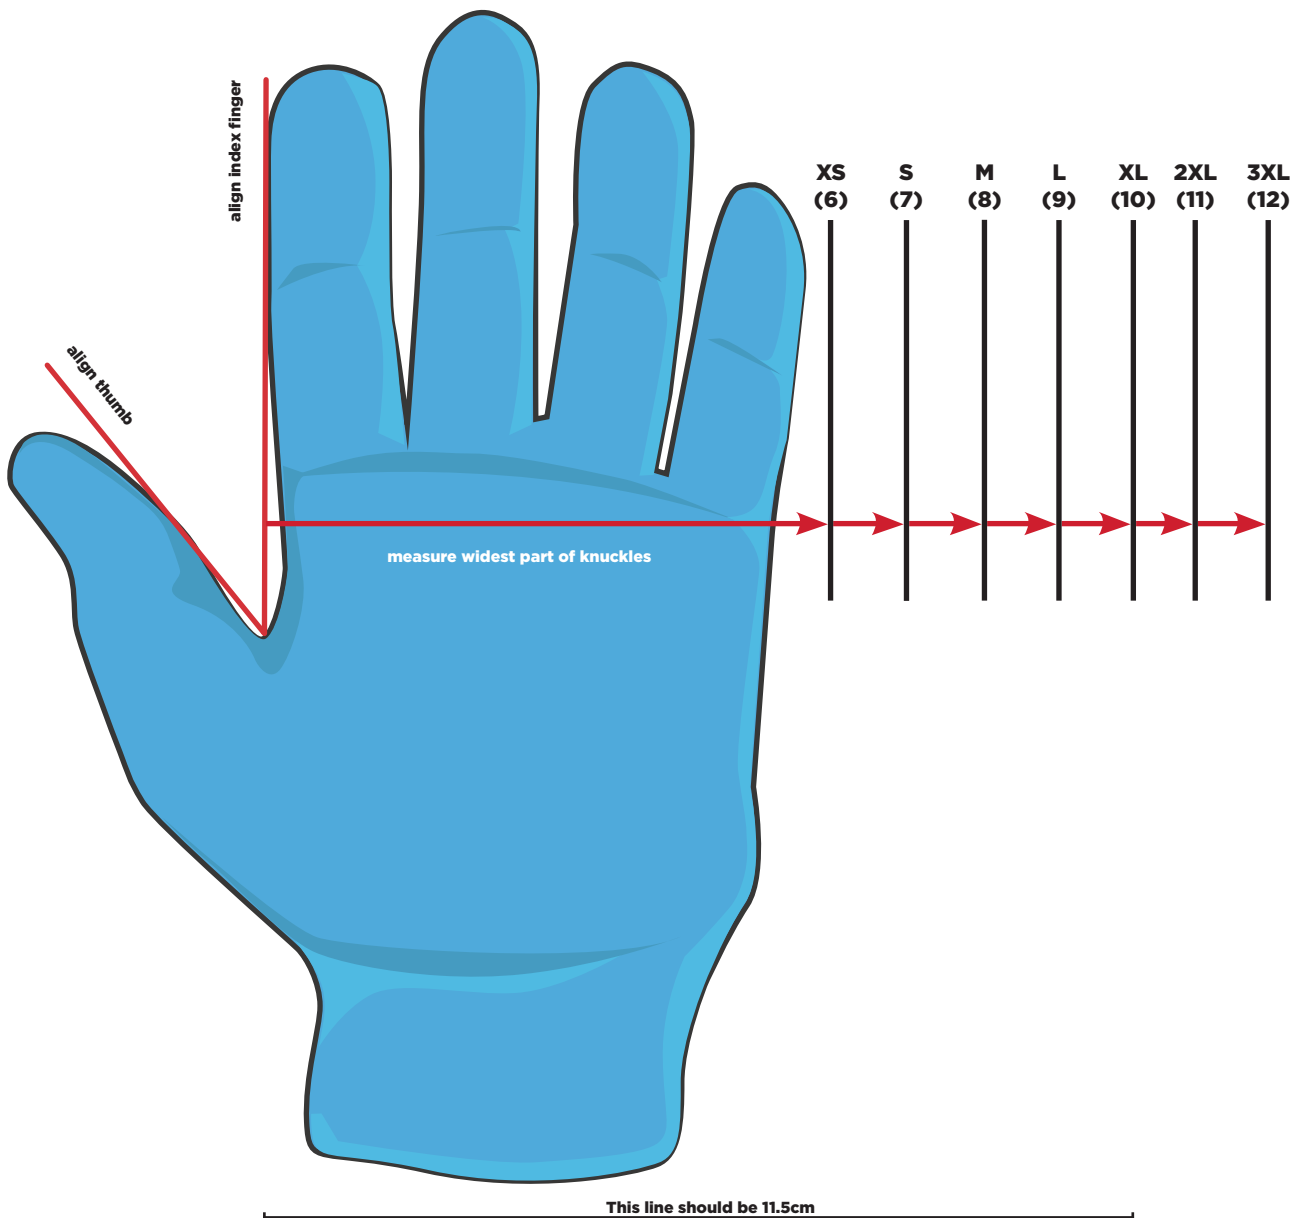

GLOVE SIZE CHART

How to determine your glove size

To find your size:

1. Extend your hand flat on the graph below
2. Align your thumb & index finger as per the graph
3. Measure the widest part of your knuckles to see which size best aligns with your baby finger knuckle*

*Variation in glove sizing may occur from person to person.

Eagle Protect
sales@eagleprotect.co.nz
eagleprotect.co.nz
0800 633 468

Head Office
2b Lock Crescent
Hillsborough
Christchurch 8022