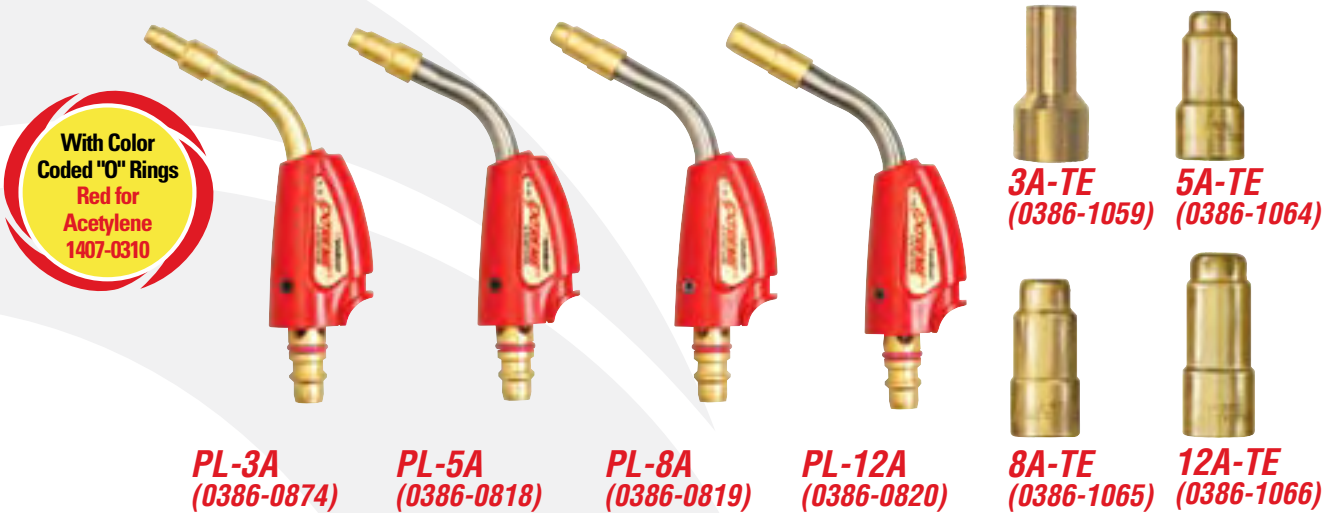

Extreme Self Lighting Replacement Tips Increase the range of your torch kit with additional self lighting tips. All TurboTorch tips feature an orifice screw that can be easily removed for simple cleaning or replacement, extending the life of the tip.

Tip No.	Tip Size		Gas Flow		Soft Solder		Silver Braze		Replacement Orifice		Replacement Tip	BTU
	IN.	MM	@14 PSI SCFH	(0.9 BAR) M3/HR	IN.	MM	IN.	MM				
PL-3A	1/4	5.0	3.6	.31	1/4-1	10-25	1/8-1/2	3-12	OR-A3	0386-1001	3A-TE	1,280
PL-5A	3/16	6.4	5	.42	3/4-1 1/2	20-40	1/4-3/4	10-20	OR-A8	0386-1003	5A-TE	2,080
PL-8A	5/16	7.9	7	.59	1-2	25-50	1/2-1	15-30	-	0305-0511	8A-TE	2,520
PL-12A	3/8	9.5	9	.76	2-4	50-90	1-2	25-50	OR-T6	0386-1024	12A-TE	3,360

TurboTorch Deluxe Tote Kits Both TDLX2003 kits feature an Extreme self lighting tip, an Extreme standard tip, an ergonomic handle with quick disconnect and a tank tote that conveniently stores the hose and additional tips. Choose between the MC or B kits, and immediately benefit from the flexibility these kits offer.

TDLX2003 (0426-0011)
Kit Includes:

- PL-5ADLX-MC - Extreme Air Acetylene Kit (0386-0832)
- A-8 Tip - Extreme Air Acetylene Tip (0386-0103)
- TT-MC Tote (1421-0035)

TDLX2003B (0386-0574)
Kit Includes:

- PL-8ADLX-B - Extreme Air Acetylene Kit (0386-0835)
- A-3 Tip - Extreme Air Acetylene Tip (0386-0101)
- TT-150 B Tote (1421-0016)