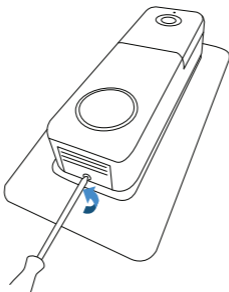

Pre-Installation

1. Turn off the power of your existing video doorbell at the electrical panel.

Note: Always consult a professional electrician before working with electrical wires.

2. Remove your existing video doorbell (if any) from the wall.

Installation

1. Place the doorbell backplate on top of the wall plate and screw them both onto the wall (drill size is 1/8 in).

2. If you have a wired doorbell, connect the wires first before securing it to the wall plate.

3. Turn on the doorbell. Hook the tabs at the back and press firmly on wall plate until it clicks into place.

4. Check the view from the App, then secure the doorbell with a screw at the bottom.

Installation with Angle Mount

1. Screw the wall plate and angle mount together onto the wall (drill size is 1/8 in).

2. Screw the doorbell's backplate onto the angle mount using the original screws that come with the doorbell.

3. If you have a wired doorbell, connect the wires first before securing it to the wall plate.