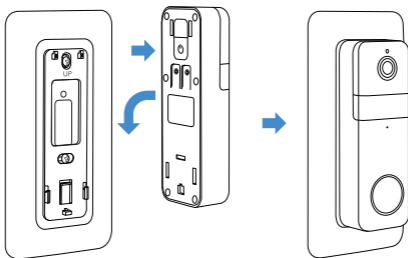

Installation

1. Place the doorbell backplate on top of the wall plate and screw them both onto the wall (drill size is 1/8 in).

2. If you have a wired doorbell, connect the wires first before securing it to the wall plate.

3. Turn on the doorbell. Hook the tabs at the back and press firmly on wall plate until it clicks into place.

4. Check the view from the App, then secure the doorbell with a screw at the bottom.

Installation with Angle Mount

1. Screw the wall plate and angle mount together onto the wall (drill size is 1/8 in).

2. Screw the doorbell's backplate onto the angle mount using the original screws that come with the doorbell.

3. If you have a wired doorbell, connect the wires first before securing it to the wall plate.