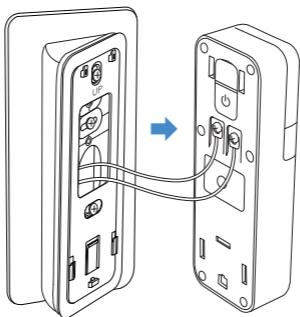

Installation

1. Place the doorbell backplate on top of the wall plate and screw them both onto the wall (drill size is 1/8 in).

2. If you have a wired doorbell, connect the wires first before securing it to the wall plate.

3. Turn on the doorbell. Hook the tabs at the back and press firmly on wall plate until it clicks into place.

4. Check the view from the App, then secure the doorbell with a screw at the bottom.

Installation with Angle Mount

1. Screw the wall plate and angle mount together onto the wall (drill size is 1/8 in).

2. Screw the doorbell's backplate onto the angle mount using the original screws that come with the doorbell.

3. If you have a wired doorbell, connect the wires first before securing it to the wall plate.