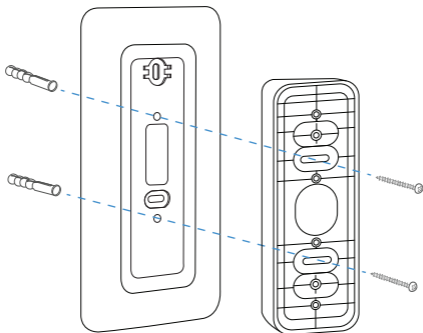

Pre-Installation

1. Turn off the power of your existing video doorbell at the electrical panel.

Note: Always consult a professional electrician before working with electrical wires.

2. Remove your existing video doorbell (if any) from the wall.

Installation

1. Place the doorbell backplate on top of the wall plate and screw them both onto the wall (drill size is 1/8 in).

2. If you have a wired doorbell, connect the wires first before securing it to the wall plate.

3. Turn on the doorbell. Hook the tabs at the back and press firmly on wall plate until it clicks into place.

4. Check the view from the App, then secure the doorbell with a screw at the bottom.

Installation with Angle Mount

1. Screw the wall plate and angle mount together onto the wall (drill size is 1/8 in).

2. Screw the doorbell's backplate onto the angle mount using the original screws that come with the doorbell.

3. If you have a wired doorbell, connect the wires first before securing it to the wall plate.