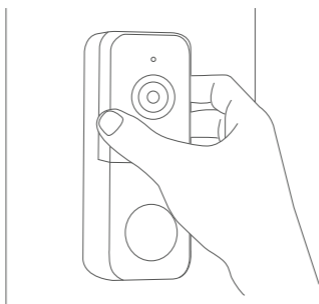

Pre-Installation

1. Turn off the power of your existing video doorbell at the electrical panel.

Note: Always consult a professional electrician before working with electrical wires.