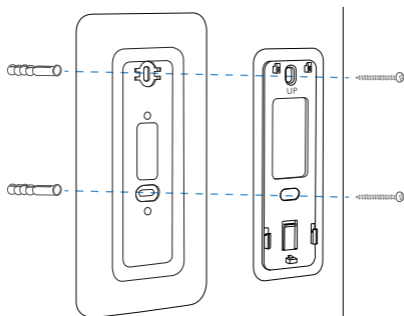

Pre-Installation

1. Turn off the power of your existing video doorbell at the electrical panel.

Note: Always consult a professional electrician before working with electrical wires.

2. Remove your existing video doorbell (if any) from the wall.

Installation

1. Place the doorbell backplate on top of the wall plate and screw them both onto the wall (drill size is 1/8 in).

2. If you have a wired doorbell, connect the wires first before securing it to the wall plate.

3. Turn on the doorbell. Hook the tabs at the back and press firmly on wall plate until it clicks into place.

4. Check the view from the App, then secure the doorbell with a screw at the bottom.

Installation with Angle Mount

1. Screw the wall plate and angle mount together onto the wall (drill size is 1/8 in).

2. Screw the doorbell's backplate onto the angle mount using the original screws that come with the doorbell.

3. If you have a wired doorbell, connect the wires first before securing it to the wall plate.