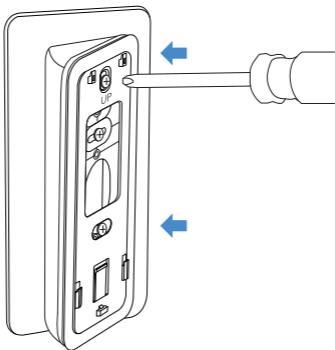

Installation

1. Place the doorbell backplate on top of the wall plate and screw them both onto the wall (drill size is 1/8 in).

2. If you have a wired doorbell, connect the wires first before securing it to the wall plate.

3. Turn on the doorbell. Hook the tabs at the back and press firmly on wall plate until it clicks into place.

4. Check the view from the App, then secure the doorbell with a screw at the bottom.

Installation with Angle Mount

1. Screw the wall plate and angle mount together onto the wall (drill size is 1/8 in).

2. Screw the doorbell's backplate onto the angle mount using the original screws that come with the doorbell.

3. If you have a wired doorbell, connect the wires first before securing it to the wall plate.