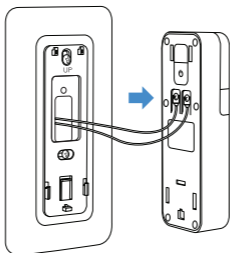

Pre-Installation

1. Turn off the power of your existing video doorbell at the electrical panel.

Note: Always consult a professional electrician before working with electrical wires.

2. Remove your existing video doorbell (if any) from the wall.

Installation

1. Place the doorbell backplate on top of the wall plate and screw them both onto the wall (drill size is 1/8 in).

2. If you have a wired doorbell, connect the wires first before securing it to the wall plate.

3. Turn on the doorbell. Hook the tabs at the back and press firmly on wall plate until it clicks into place.

4. Check the view from the App, then secure the doorbell with a screw at the bottom.

Installation with Angle Mount

1. Screw the wall plate and angle mount together onto the wall (drill size is 1/8 in).

2. Screw the doorbell's backplate onto the angle mount using the original screws that come with the doorbell.

3. If you have a wired doorbell, connect the wires first before securing it to the wall plate.