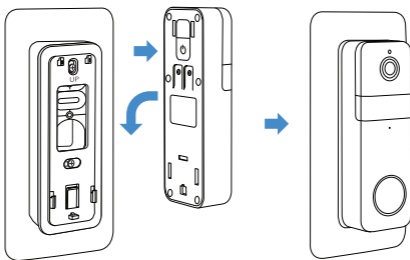

Installation

1. Place the doorbell backplate on top of the wall plate and screw them both onto the wall (drill size is 1/8 in).

2. If you have a wired doorbell, connect the wires first before securing it to the wall plate.

3. Turn on the doorbell. Hook the tabs at the back and press firmly on wall plate until it clicks into place.

4. Check the view from the App, then secure the doorbell with a screw at the bottom.

Installation with Angle Mount

1. Screw the wall plate and angle mount together onto the wall (drill size is 1/8 in).

2. Screw the doorbell's backplate onto the angle mount using the original screws that come with the doorbell.

3. If you have a wired doorbell, connect the wires first before securing it to the wall plate.

4. Turn on the doorbell. Hook the tabs at the back and press firmly until it clicks into place.

5. Check the view from the App, then secure the doorbell with a screw at the bottom.

Specifications

Compatibility: Wyze Video Doorbell Pro