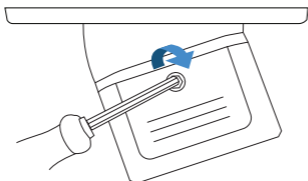

3. Turn on the doorbell. Hook the tabs at the back and press firmly on wall plate until it clicks into place.

4. Check the view from the App, then secure the doorbell with a screw at the bottom.

Installation with Angle Mount

1. Screw the wall plate and angle mount together onto the wall (drill size is 1/8 in).

2. Screw the doorbell's backplate onto the angle mount using the original screws that come with the doorbell.

3. If you have a wired doorbell, connect the wires first before securing it to the wall plate.

4. Turn on the doorbell. Hook the tabs at the back and press firmly until it clicks into place.

5. Check the view from the App, then secure the doorbell with a screw at the bottom.

Specifications

Compatibility: Wyze Video Doorbell Pro