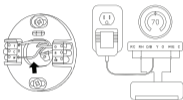

5. Put the thermostat back to its original position.

Note: Remove the existing adapter wires from the backplate before installing the wires of the Wasserstein adapter.

6. Connect the adapter to a power source and turn on your heating and cooling system.

# Installation for Google Nest Thermostat

1. Turn off your heating and cooling system.

2. Route the wires of the adapter behind the wall.

3. Remove the Google Nest Thermostat from its backplate.

4. Insert the two wires from the adapter into the terminal holes of the back panel as shown. Ensure that the terminal lever is pressed down after you insert the wires.