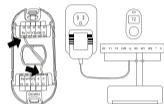

# Installation for Wyze Thermostat

1. Turn off your heating and cooling system.

2. Route the wires of the adapter behind the wall.

3. Remove the Wyze Thermostat from its backplate.

4. Insert the two wires from the adapter into the terminal holes of the back panel as shown. Ensure that the terminal lever is pressed down after you insert the wires.