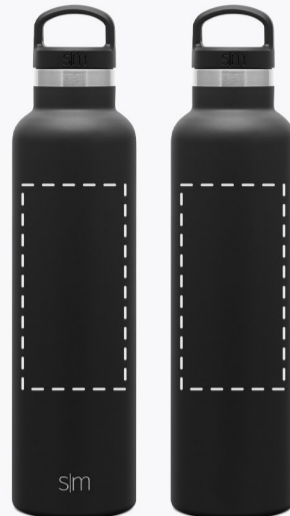

CUSTOM GRAPHIC DRINKWARE SIZE AND PLACEMENT GUIDE

simple
MODERN

SUMMIT

SUMMIT

CLASSIC

CRUISER

CUSTOM GRAPHIC DRINKWARE SIZE AND PLACEMENT GUIDE

simple
MODERN

ASCENT

17 oz
2.5" X 4.5" LOGO

FRONT BACK

20 oz
2.5" X 6" LOGO

FRONT BACK

24 oz
3.1" X 6.85" LOGO

FRONT BACK

32 oz
3" X 5" LOGO

FRONT BACK

SCOUT

12 oz
3" X 2.75" LOGO

FRONT

BACK

18 oz
3.5" X 5" LOGO

FRONT

BACK

SPIRIT

8 oz
2.25" X 1.75" LOGO

FRONT

BACK

12 oz
2.55" X 3" LOGO

FRONT

BACK

SPIRIT BOTTLE