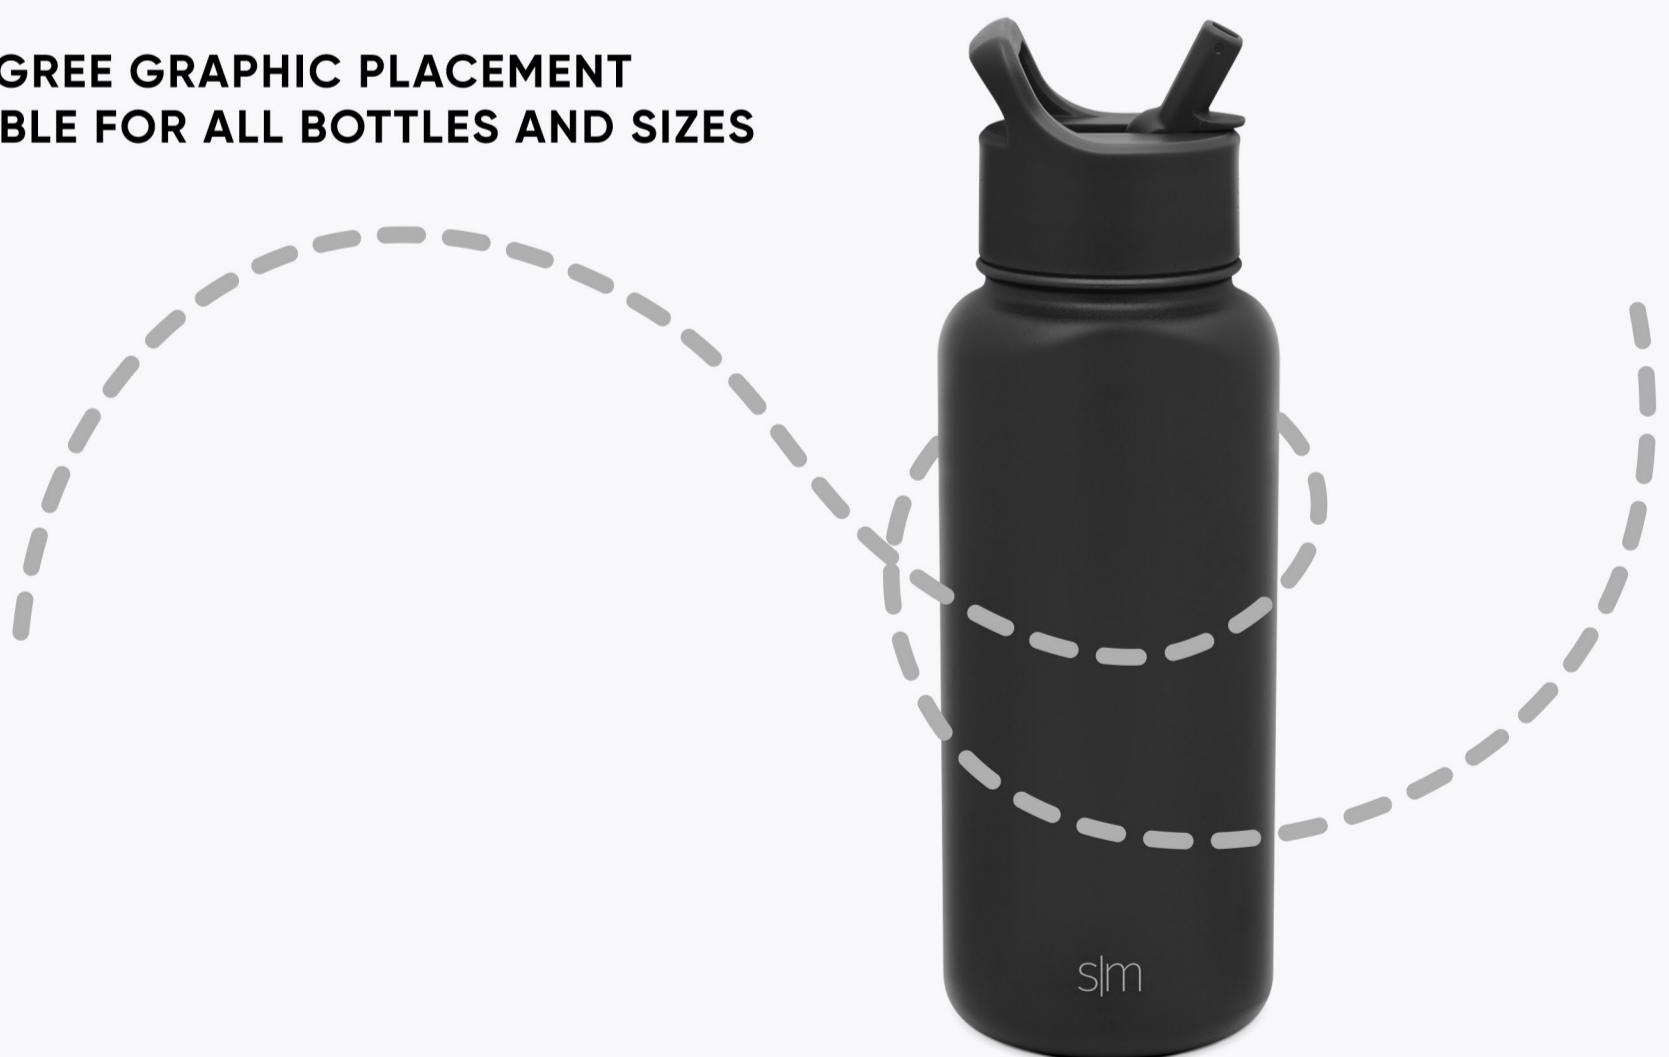

SPIRIT

8 oz
2.25" X 1.75" LOGO

FRONT

BACK

12 oz
2.55" X 3" LOGO

FRONT

BACK

SPIRIT BOTTLE

25 oz
2.75" X 7" LOGO

FRONT

BACK

360 DEGREE GRAPHIC PLACEMENT AVAILABLE FOR ALL BOTTLES AND SIZES

Create laser engraved, premium bottles and tumblers that are perfect for showing off your company's logo, bumping up your fundraising opportunities, stocking your shelves, or making your special event or conference a premium occasion with customized insulated drinkware.