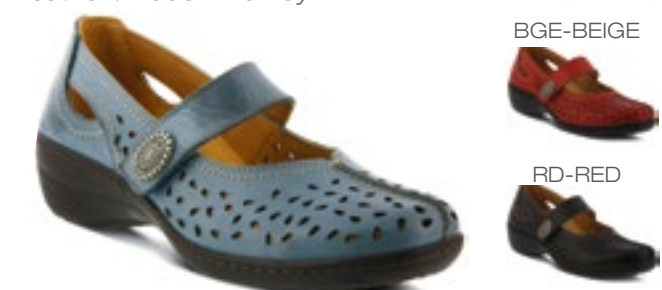

B-BLACK

LORONA

EU 35-43, US 5-12
Leather | Made in Turkey

DNM-DENIM