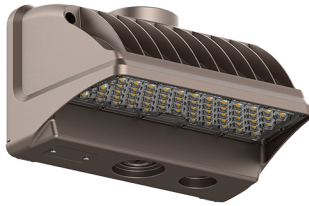

Cut-Off Wall Pack

A.

9.65" (W) x 5.75" (H) x 7.3" (D)

B.

11.8" (W) x 7" (H) x 8.75" (D)

Wattage

11W / 20W / 21W / 32W
40W / 42W / 60W / 80W

Voltage Input

120-277VAC 60Hz

Efficacy

135 LPW

Dimming

0~10V Dimmable

Finish

Die-Cast Aluminum with Powder Coat Finish
Dark Bronze

Color Temperatures