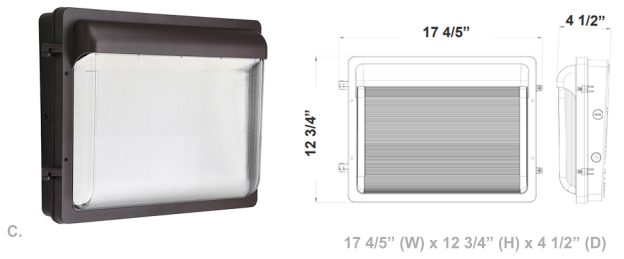

Flat Wall Pack

Wattage

15W / 20W / 25W / 30W / 40W / 60W / 80W
100W / 120W

Voltage Input

120-277V AC 60Hz

Efficacy

130 LPW

Dimming

0~10V Dimmable

Finish

Die-Cast Aluminum with Powder Coat Finish

Beam Angles

Color Temperatures

Features

Catalog No.	Fig.
WPFX-SM-15-40W-MCTP-P	A.
WPFX-MD-20-40W-MCTP-P	B.
WPFX-MD-40-80W-MCTP-P	B.
WPFX-LG-80-120W-MCTP-P	C.