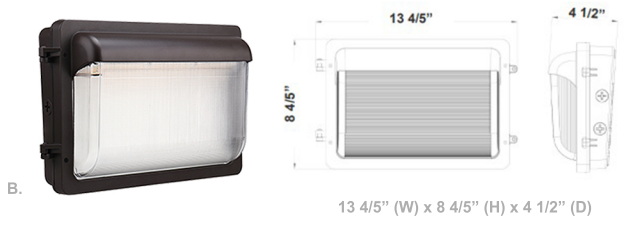

Flat Wall Pack

Wattage

15W / 20W / 25W / 30W / 40W / 60W / 80W
100W / 120W

Voltage Input

120-277V AC 60Hz

Efficacy

130 LPW

Dimming

0~10V Dimmable

Finish

Die-Cast Aluminum with Powder Coat Finish

Beam Angles

Color Temperatures

Features

Catalog No.	Fig.
WPFX-SM-15-40W-MCTP-P	A.
WPFX-MD-20-40W-MCTP-P	B.
WPFX-MD-40-80W-MCTP-P	B.
WPFX-LG-80-120W-MCTP-P	C.