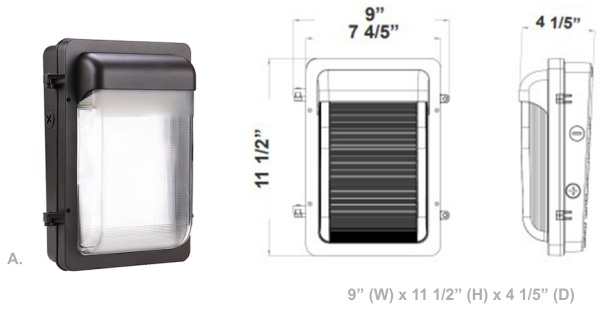

Flat Wall Pack

Wattage

15W / 20W / 25W / 30W / 40W / 60W / 80W
100W / 120W

Voltage Input

120-277V AC 60Hz

Efficacy

130 LPW

Dimming

0~10V Dimmable

Finish

Die-Cast Aluminum with Powder Coat Finish

Beam Angles

Color Temperatures

Features

Catalog No.	Fig.
WPFX-SM-15-40W-MCTP-P	A.
WPFX-MD-20-40W-MCTP-P	B.
WPFX-MD-40-80W-MCTP-P	B.
WPFX-LG-80-120W-MCTP-P	C.