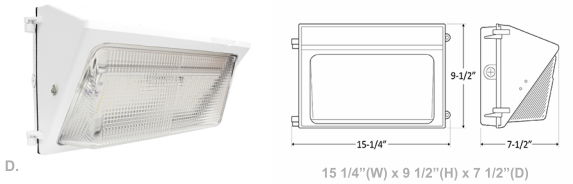

Glass Lens Traditional Wall Pack

Wattage

15W / 20W / 25W / 30W / 40W / 50W / 80W / 100W / 120W

Voltage Input

120-277V AC 50/60Hz

Input Current

0.35A / 0.64A / 1.0A / 1.4A

Efficacy

110 LPW / 130 LPW

Dimming

0~10V Dimmable

Finish

ADC12 Aluminum Heat Sink / Outdoor Powder Coating
Dark Bronze / White