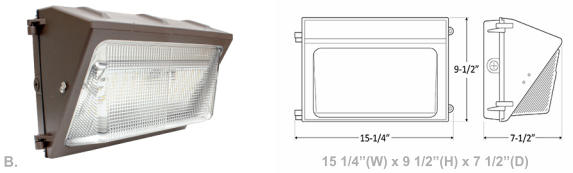

Glass Lens Traditional Wall Pack

Wattage

15W / 20W / 25W / 30W / 40W / 50W / 80W / 100W / 120W

Voltage Input

120-277V AC 50/60Hz

Input Current

0.35A / 0.64A / 1.0A / 1.4A

Efficacy

110 LPW / 130 LPW

Dimming

0~10V Dimmable

Finish

ADC12 Aluminum Heat Sink / Outdoor Powder Coating
Dark Bronze / White