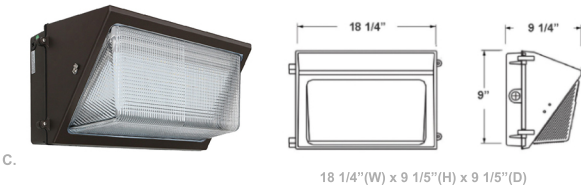

Glass Lens Traditional Wall Pack

Wattage

15W / 20W / 25W / 30W / 40W / 50W / 80W / 100W / 120W

Voltage Input

120-277V AC 50/60Hz

Input Current

0.35A / 0.64A / 1.0A / 1.4A

Efficacy

110 LPW / 130 LPW

Dimming

0~10V Dimmable

Finish

ADC12 Aluminum Heat Sink / Outdoor Powder Coating
Dark Bronze / White