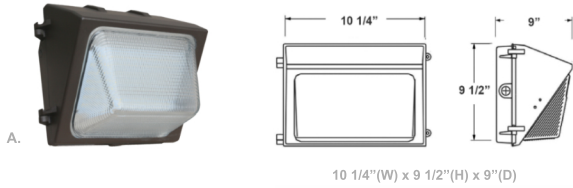

Glass Lens Traditional Wall Pack

Wattage

15W / 20W / 25W / 30W / 40W / 50W / 80W / 100W / 120W

Voltage Input

120-277V AC 50/60Hz

Input Current

0.35A / 0.64A / 1.0A / 1.4A

Efficacy

110 LPW / 130 LPW

Dimming

0~10V Dimmable

Finish

ADC12 Aluminum Heat Sink / Outdoor Powder Coating
Dark Bronze / White