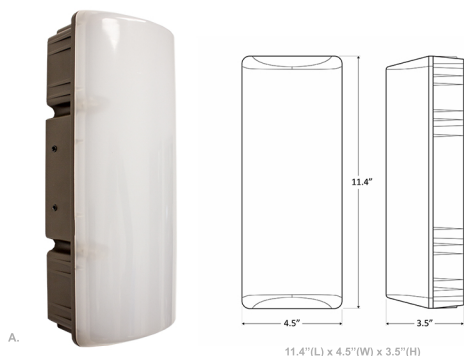

# LED Versatile Wall or Ceiling Light

**Wattage**

20W

**Voltage Input**

120-277V AC 60Hz

**Efficacy**

110 LPW

**Finish**

ADC12 Aluminum Heat Sink, Outdoor Powder Coated

**Color Temperatures**

3000K 4000K 5000K

**Features**

| Catalog No. | Fig. |
|-------------|------|
| WMV-20W-50K | A.   |
| WMV-20W-40K | A.   |
| WMV-20W-30K | A.   |