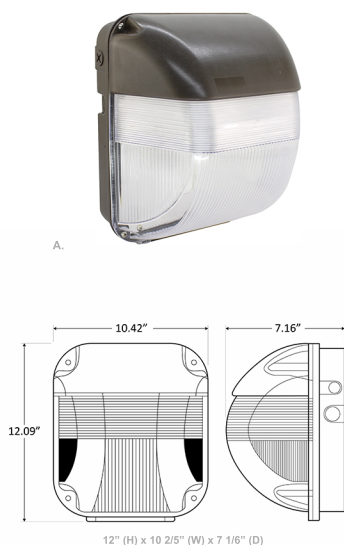

# LED Versatile Wall or Ceiling Light

**Wattage**

20W

**Voltage Input**

120-277V AC 60Hz

**Efficacy**

110 LPW

**Finish**

# LED Semi-Cutoff Vandal-Proof Wall Pack

**Wattage**

50W

**Voltage Input**

120-277V AC 60Hz

**Efficacy**

88 LPW

**Finish**