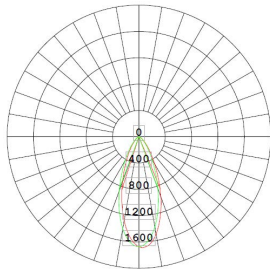

Phone: (877) 805-2252 | Fax: (877) 805-2252
www.westgatemfg.com

WG-Z7-26-2Z

Photometrics: WMC2-DL-MCT-DT

BUG Rating: B1-U1-G0

6W 5000K Area 20'x 20' Mounting Height: 9'

Other Views:

Bronze Finish:

Side View