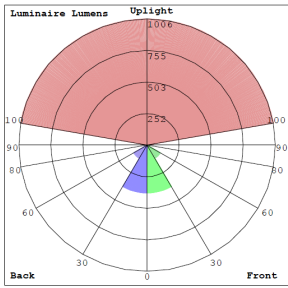

Lighting:

- Dimming: TRIAC Dimming (Using Standard TRIAC LED Dimmers)
- Total Lumens: 400LM
- Color Temperatures: 3000K/4000K/5000K
- Multi CCT (Selectable Switch on the Back of the Bracket, Protected by Silicon Cover to be Waterproof)
- Color Rendering Index: CRI ≥ 80
- Rated life: 70,000 hrs
- Beam angle: 45°

Phone: (877) 805-2252 | Fax: (877) 805-2252
www.westgatemfg.com

WG-Z7-26-2Z

Photometrics: WMC2-DL-MCT-DT

BUG Rating: B1-U1-G0

6W 5000K Area 20'x 20' Mounting Height: 9'

Other Views:

Bronze Finish:

Side View