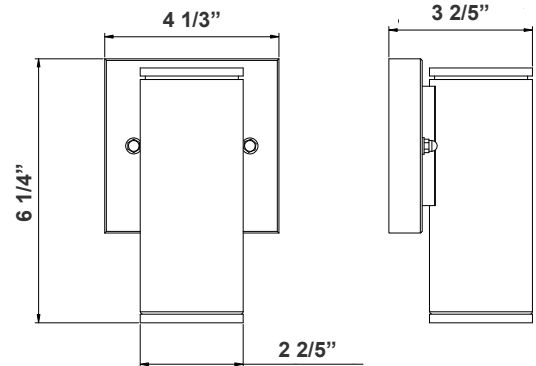

Type: _____

MCT
E

Selection:

Ideal for general site lighting, walkways, and stairways, alleys, loading docks, doorway, pathway and parking areas

6 1/4" (H) x 4 1/3" (W) x 2 2/5" (D)

Features

- Finish: Black, Bronze, Brushed Nickel & White
- Multi CCT (Selectable Switch on the Back of the Bracket, Protected by Silicon Cover to be Waterproof)
- 7-Year Warranty
- Outdoor Down Light