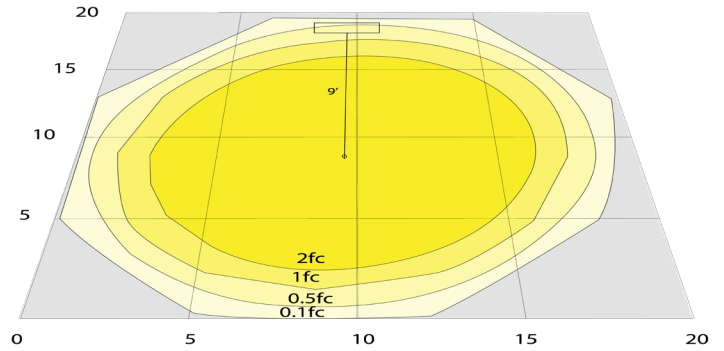

Phone: (877) 805-2252 | Fax: (877) 805-2252
www.westgatemfg.com

WG-Z7-26-2Z

Photometrics: WMC2-DL-MCT-DT

BUG Rating: B1-U1-G0

6W 5000K Area 20'x 20' Mounting Height: 9'

Other Views:

Bronze Finish:

Side View