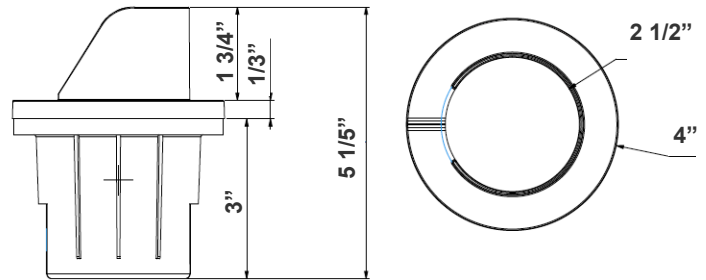

Selection:

5 1/5" (H) x 4" (W)

The fixture has classic traditional appearance, professional light distribution design, ideal for park landscaping, garden, architectural landscape lighting, suitable for wet locations