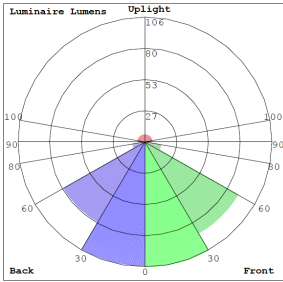

Photometrics: WLL-181-30K-BK

BUG Rating: B0-U1-G0

6W 3000K, Area 20'x 20' Mounting Height: 9'