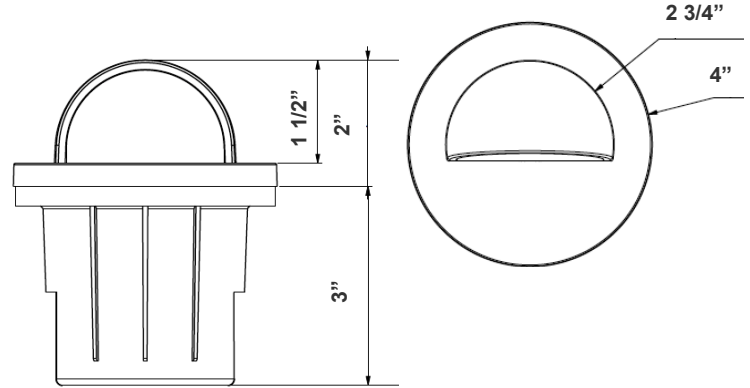

Selection:

5"(H) x 4"(W)

The fixture has classic traditional appearance, professional light distribution design, ideal for park landscaping, garden, architectural landscape lighting, suitable for wet locations

Technical Specifications

Electrical:

- Voltage: 12-24V AC/DC
- Power Factor: >0.9
- Wattage: 6W
- Input current: 1A Max
- Efficacy: 83LPW

Mechanical:

- Die-cast Aluminum Housing
- PC Halfmoon Frosted Lens Suitable for Path Lighting
- 3" PVC Sleeve with three 1/2" KO. 2 on sides, 1 on bottom
- Solid State Lighting Technology for Long Life, No Maintenance Needed and High-Efficiency
- High Conductive Aluminum LED Board
- IP Rating: IP65
- Operating Temperature: -4°F to 104°F
- Suitable for Wet Locations
- 1-Year Warranty