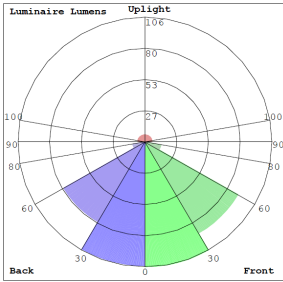

Photometrics: WLL-157-30K-BK

BUG Rating: B0-U1-G0