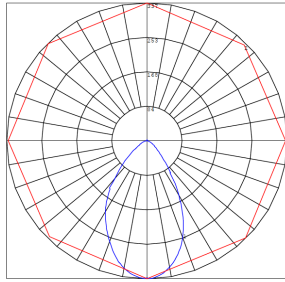

Photometrics: WLL-157-30K-BK

BUG Rating: B0-U1-G0

6W 3000K, Area 20'x 20' Mounting Height: 9'

Other Views:

Side View

Top View

Bottom View

Performance Table: WLL-157-30K-BK