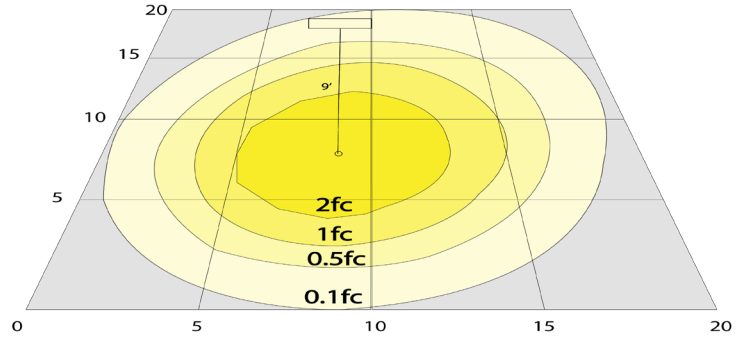

Photometrics: WLL-157-30K-BK

BUG Rating: B0-U1-G0

6W 3000K, Area 20'x 20' Mounting Height: 9'

Other Views:

Side View

Top View

Bottom View

Performance Table: WLL-157-30K-BK