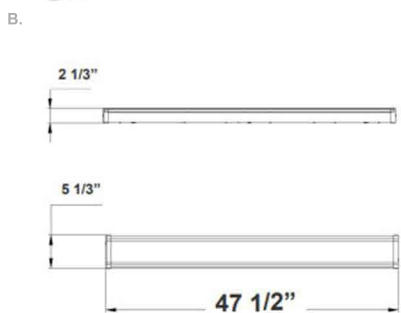

LED Economy Wrap-Around Fixtures

24 3/5"(L) x 5 1/3"(W) x 2 1/3"(H)

47 1/2"(L) x 5 1/3"(W) x 2 1/3"(H)

Wattage

20W / 40W / 50W / 65W

Voltage Input

120-277VAC

Efficacy

80 LPW

Dimming

0~10V Dimmable

Finish

Die-Fomed Heavy Guage Cold Rolled Steel
Powder Coat White Finish

Color Temperatures

Features

Catalog No.	Fig.	Catalog No.	Fig.	Catalog No.	Fig.
WAE-4FT-30K-D	B.	WAE-4FT-40-65W-MCTP-DD	B.	WAE-4FT-MCTP	B.
WAE-4FT-40K-D	B.	WAE-2FT-MCT-DD-SEN	A.		
WAE-4FT-50K-D	B.	WAE-4FT-MCT-DD-SEN	B.		
WAE-2FT-MCT-DD	A.	WAE-2FT-MCT-DD-EM-SEN	A.		
WAE-4FT-MCT-DD	B.	WAE-4FT-MCT-DD-EM-SEN	B.		