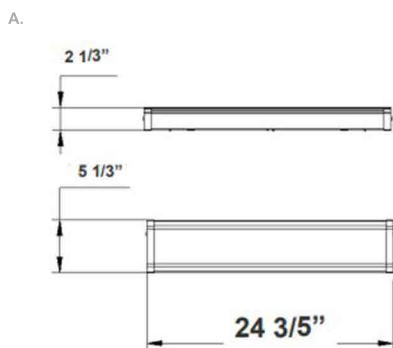

LED Economy Wrap-Around Fixtures

24 3/5"(L) x 5 1/3"(W) x 2 1/3"(H)

47 1/2"(L) x 5 1/3"(W) x 2 1/3"(H)

Wattage

20W / 40W / 50W / 65W

Voltage Input

120-277VAC

Efficacy

80 LPW

Dimming

0~10V Dimmable

Finish

Die-Fomed Heavy Guage Cold Rolled Steel
Powder Coat White Finish

Color Temperatures

Features

Catalog No.	Fig.	Catalog No.	Fig.	Catalog No.	Fig.
WAE-4FT-30K-D	B.	WAE-4FT-40-65W-MCTP-DD	B.	WAE-4FT-MCTP	B.
WAE-4FT-40K-D	B.	WAE-2FT-MCT-DD-SEN	A.		
WAE-4FT-50K-D	B.	WAE-4FT-MCT-DD-SEN	B.		
WAE-2FT-MCT-DD	A.	WAE-2FT-MCT-DD-EM-SEN	A.		
WAE-4FT-MCT-DD	B.	WAE-4FT-MCT-DD-EM-SEN	B.		