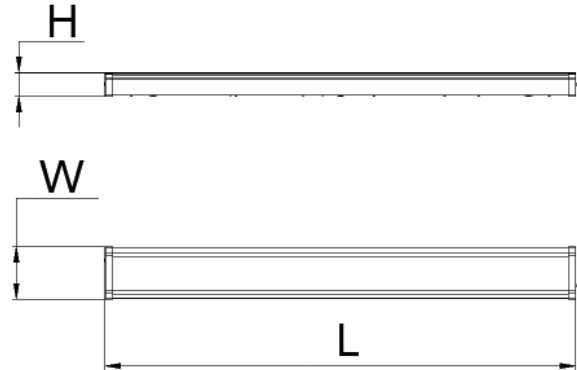

DIMENSIONS:

47.52"(L) x 5.35"(W) x 2.36"(H)

WAE-4FT-MCT-DT

4FT. LED ECONOMY WARP-AROUND LIGHTS

Ideal for a variety of industrial, commercial and residential applications.

ELECTRICAL SPECIFICATIONS:

- Voltage: 120VAC
- Wattage: 40W
- Power factor: >0.95
- Efficacy: 80LM/W

HOUSING SPECIFICATIONS:

- Housing: Die-formed cold rolled steel with powder coated white
- Installation: Ceiling-mounted
- Operating temperature: -22°F~104°F
- Life Span: 50,000

CERTIFICATIONS: UL, DLC

LIGHTING SPECIFICATIONS: