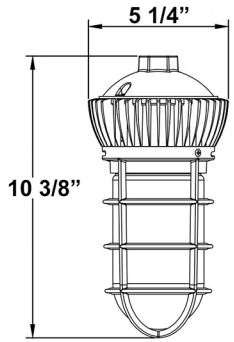

# LED Universal Vapor Lights

A.

10 3/8" (L) x 7 3/4" (W)

10 3/8" (L) x 5 1/4" (W)

10 3/4" (L) x 6" (W)

## Wattage

50W / 80W / 100W / 150W  
200W / 240W / 300W / 400W / 500W / 600W