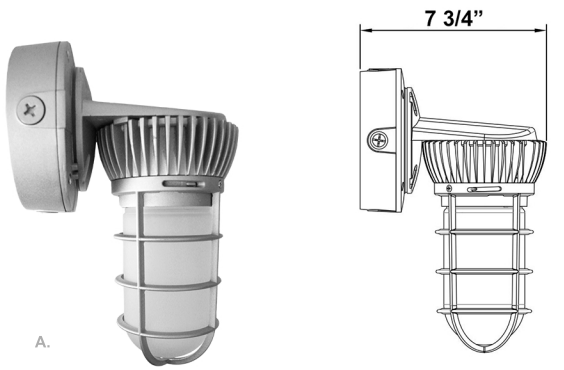

# LED Universal Vapor Lights

A.

10 3/8" (L) x 7 3/4" (W)

10 3/8" (L) x 5 1/4" (W)

10 3/4" (L) x 6" (W)

## Wattage

50W / 80W / 100W / 150W  
200W / 240W / 300W / 400W / 500W / 600W