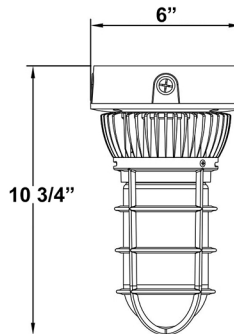

# LED Universal Vapor Lights

A.

10 3/8" (L) x 7 3/4" (W)

10 3/8" (L) x 5 1/4" (W)

10 3/4" (L) x 6" (W)