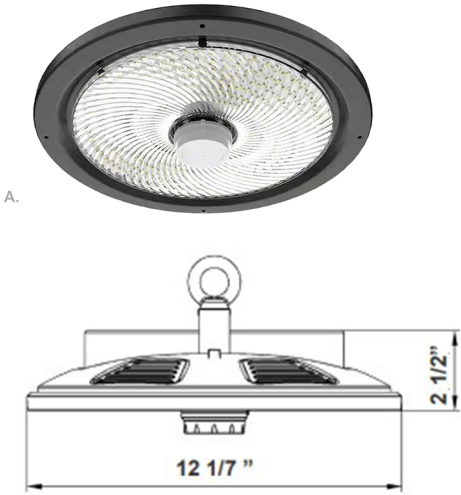

Adjustable UFO Highbay Lights

12 1/7" (W) X 2 1/2" (H)

12 1/7" (W) X 2 1/2" (H)

Wattage

80W / 110W / 150W

Voltage Input

120-277V 50/60Hz

Efficacy

140 LPW

Dimming

0~10V Dimmable

Finish

Aluminum Heat Sink, Outdoor Powder Coating
Black / White

Beam Angles

Color Temperatures

Features

Catalog No.	Fig.
UHXE-80-150W-MCTP4-SR	A.
UHXE-165-220W-MCTP4-SR	A.
UHXE-80-150W-MCTP4-SR-WH	B.
UHXE-165-220W-MCTP4-SR-WH	B.

Factory-Installed Options

Watts	EM Options	Description	Plug-In Cord	Description	Paint	Sensor	Description
ALL 120-277V	OPT-EM-UHX	ON TOP	OPT-HBC-125TL-BK	8FT,15A,125V,16/3TL,BLK	N/A	OPT-SEN-UHX	PROGRAMMABLE MICROWAVE (8-LEVEL)
			OPT-HBC-125TL-WH	8FT,15A,125V,16/3TL,WHT			
			OPT-HBC-277TL-BK	8FT,15A,277V,16/3TL,BLK			
			OPT-HBC-277TL-WH	8FT,15A,277V,16/3TL,WHT			
			OPT-HBC-125SB-BK	10FT,15A,125V,18/3STR,BLK			
			OPT-HBC-125SB-WH	10FT,15A,125V,18/3STR,WHT			