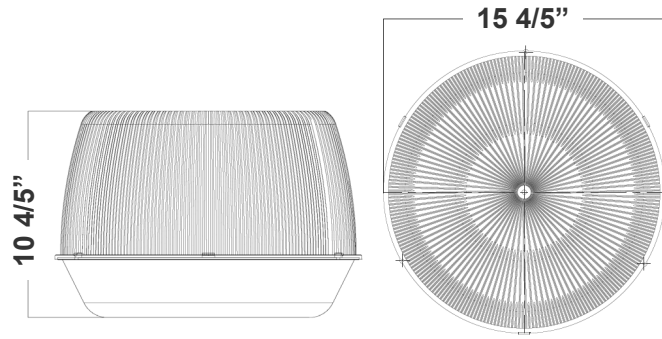

# Dimensions:

**UHX-PCC**  
UHX SERIES PC BOTTOM COVER  
FOR REFLECTORS

**UHX-ALR-A**  
UHX SERIES ALUM. REFLECTOR

**UHX-PCR-A**  
UHX SERIES PRISMATIC PC  
REFLECTOR

**UHX-PCDC**  
UHX SERIES PC DROP LENS  
COVER FOR REFLECTORS