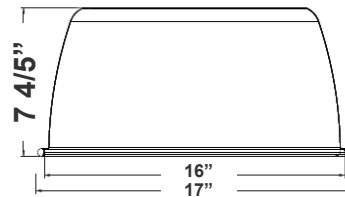

# Dimensions:

**UHX-PCC**  
UHX SERIES PC BOTTOM COVER  
FOR REFLECTORS

**UHX-ALR-A**  
UHX SERIES ALUM. REFLECTOR

**UHX-PCR-A**  
UHX SERIES PRISMATIC PC  
REFLECTOR

**UHX-PCDC**  
UHX SERIES PC DROP LENS  
COVER FOR REFLECTORS