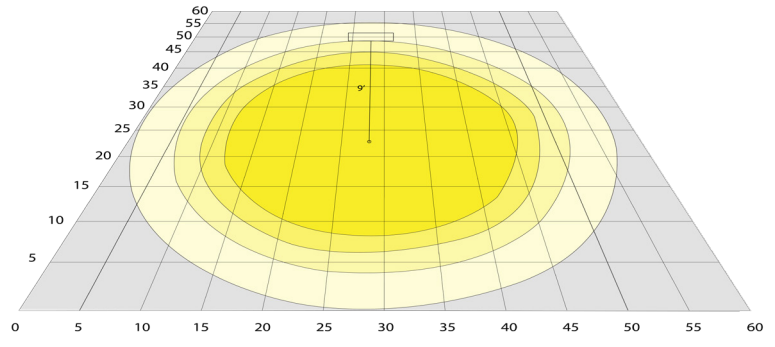

Area 60'x 60' Mounting Height: 9'