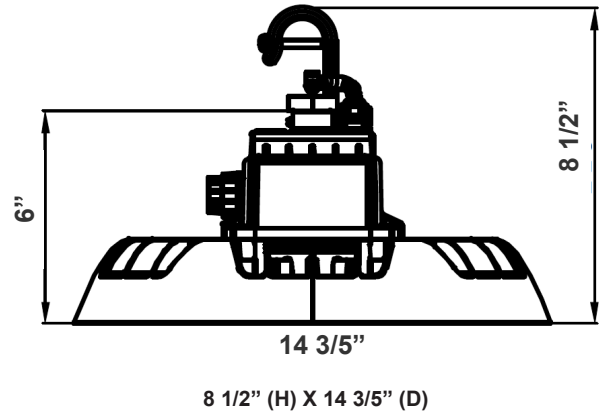

Customer Name: _____
Project Name: _____
Note: _____ | Type: _____