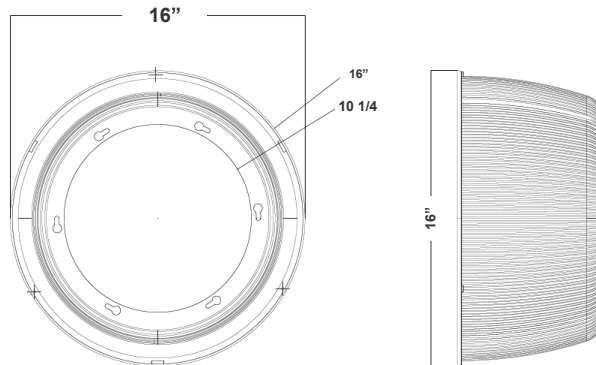

# Dimensions:

**UHX-PCC**  
UHX SERIES PC BOTTOM COVER  
FOR REFLECTORS

**UHX-ALR-A**  
UHX SERIES ALUM. REFLECTOR

**UHX-PCR-A**  
UHX SERIES PRISMATIC PC  
REFLECTOR

**UHX-PCDC**  
UHX SERIES PC DROP LENS  
COVER FOR REFLECTORS