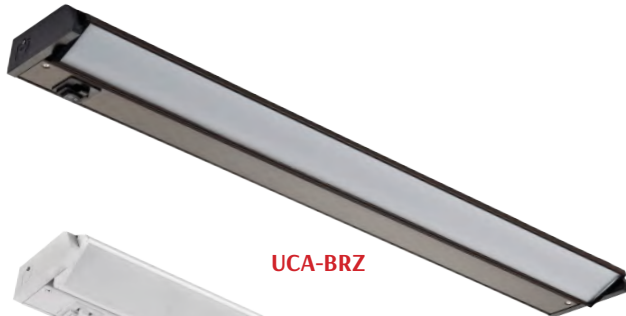

UCA

ADJUSTABLE ANGLE MULTI COLOR TEMPERATURE

120V
Internal Drivers

TECHNICAL SPECIFICATIONS:

- :: Linkable
- :: 1/2" KOs for hardwiring installation (multiple on top and back)
- :: Built-in LED driver
- :: Available in 7 lengths: 8", 12", 16", 21", 24", 33", 42"
- :: 22-gauge sheet metal housing, white or bronze enamel finish, painted after fabrication
- :: Very low, 1" profile, only 3-1/2" wide
- :: Tempered glass lens for easy cleaning, inside frosted to reduce LED imaging
- :: Adjustable color temperature
- :: CRI = 84
- :: Working voltage: 120V with plug and hardwire option included
- :: Color packaging with hanging tab
- :: 3/8" flex connector and mounting screws included
- :: Includes 6' power cord with plug and (1) 8" Interconnect cable
- :: Key-holed mounting slots in housing simplify installation
- :: 5-year warranty

UCA-BRZ

UCA-WHT

FEATURES:

- :: LEDs offer incredible brightness, energy efficiency and color rendering.
- :: Low heat, easy installation, environmentally friendly and maintenance free for many years
- :: Ideal for under cabinet, display cases, or in low-profile areas

6' Power Cord
8' Interconnect Cable
End-to-End connector
Mounting Screws

On/Off Switch with 100%/50% Dimming
Color Temp. Switch:
2700K/3000K/4000K

1/2" KOs
Cable Connector included

120-VOLT LED UNDERCABINET