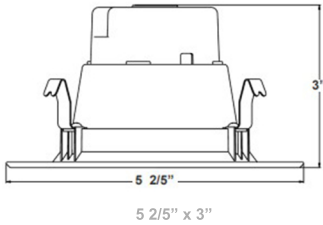

Westgate Smart App RGBW Recessed Lights

A.

B.

Wattage

10W / 13W

Voltage Input

120V AC

Efficacy