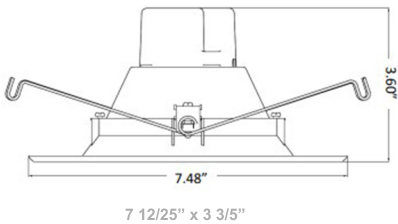

Westgate Smart App RGBW Recessed Lights

A.

B.

Wattage

10W / 13W

Voltage Input

120V AC

Efficacy

65-80 LPW

Dimming

TRIAC Dimming

Finish

Composite Polycarbonate
White Finish

WiFi

2.5GHz WiFi Bandwidth
Up to 150Ft. (46m) Indoors & 300Ft. (92m) Outdoors

Color Temperatures