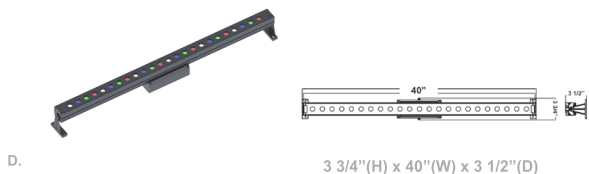

Westgate Smart App Compatible RGBW Series

Wattage

36W / 72W / 96W

Voltage Input

120-277V

Efficacy

51-53 LPW

Dimming

Dimmable through Phone App

Finish

Die-cast Aluminum Housing with Powder Coat Finish
Lens Type: Plaid tempered glass + Aluminum Reflectors

Beam Angles

Color Temperatures

Features

Catalog No.	Fig.	Catalog No.	Fig.
TC-FL-36W-RGBW-BT-BR	A	TC-WW-72W-RGBW-BT-BK	D
TC-FL-72W-RGBW-BT-BK	B	TC-FLS-96W-RGBW-BT-BK	C
TC-WW-36W-RGBW-BT-BK	D		