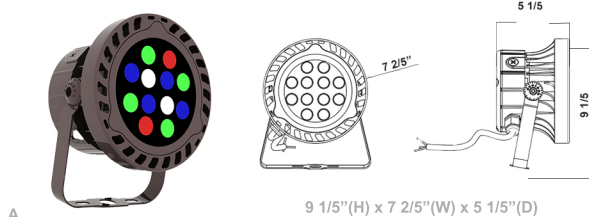

Westgate Smart App Compatible RGBW Series

Wattage

36W / 72W / 96W

Voltage Input

120-277V

Efficacy

51-53 LPW

Dimming

Dimmable through Phone App

Finish

Die-cast Aluminum Housing with Powder Coat Finish
Lens Type: Plaid tempered glass + Aluminum Reflectors

Beam Angles

Color Temperatures

Features

Catalog No.	Fig.	Catalog No.	Fig.
TC-FL-36W-RGBW-BT-BR	A	TC-WW-72W-RGBW-BT-BK	D
TC-FL-72W-RGBW-BT-BK	B	TC-FLS-96W-RGBW-BT-BK	C
TC-WW-36W-RGBW-BT-BK	D		