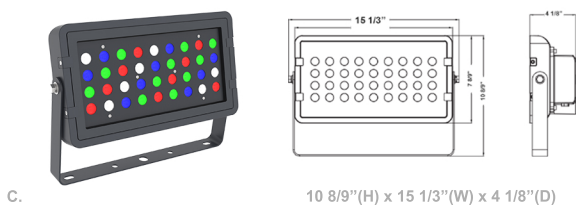

Westgate Smart App Compatible RGBW Series

Wattage

36W / 72W / 96W

Voltage Input

120-277V

Efficacy

51-53 LPW

Dimming

Dimmable through Phone App

Finish

Die-cast Aluminum Housing with Powder Coat Finish
Lens Type: Plaid tempered glass + Aluminum Reflectors

Beam Angles

Color Temperatures

Features

Catalog No.	Fig.	Catalog No.	Fig.
TC-FL-36W-RGBW-BT-BR	A	TC-WW-72W-RGBW-BT-BK	D
TC-FL-72W-RGBW-BT-BK	B	TC-FLS-96W-RGBW-BT-BK	C
TC-WW-36W-RGBW-BT-BK	D		