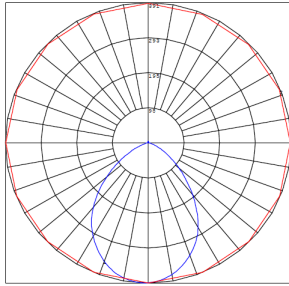

Other Models:

- 13W | 850LM | TC-RDPS6-13W-RGBW-WIFI

Phone: (877) 805-2252 | Fax: (877) 805-2252
www.westgatemfg.com |

Photometrics: TC-RDPS4-10W-RGBW-WIFI

BUG Rating: B1-U2-G0

Simulation Based on 2700K Area 30'x 30' Mounting Height: 9'