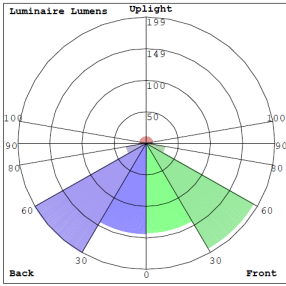

Other Models:

- 13W | 850LM | TC-RDPS6-13W-RGBW-WIFI

Phone: (877) 805-2252 | Fax: (877) 805-2252
www.westgatemfg.com |

Photometrics: TC-RDPS4-10W-RGBW-WIFI

BUG Rating: B1-U2-G0

Simulation Based on 2700K Area 30'x 30' Mounting Height: 9'

Other Views:

Side View

Front View

Back View

Performance Table: TC-RDPS4-10W-RGBW-WIFI

MODEL NO.	Wattage	Voltage	Lumens	Color Temp.	BUG Rating	LPW
TC-RDPS4-10W-RGBW-WIFI	10W	120V	650LM	RGBW	B1-U2-G0	65

Sample Ordering