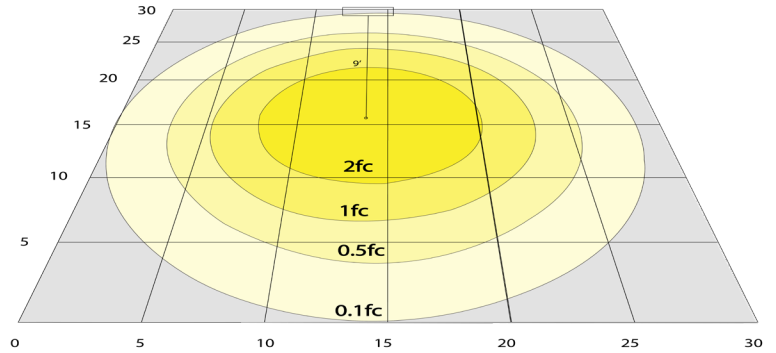

Other Models:

- 13W | 850LM | TC-RDPS6-13W-RGBW-WIFI

Phone: (877) 805-2252 | Fax: (877) 805-2252
www.westgatemfg.com |

Photometrics: TC-RDPS4-10W-RGBW-WIFI

BUG Rating: B1-U2-G0

Simulation Based on 2700K Area 30'x 30' Mounting Height: 9'