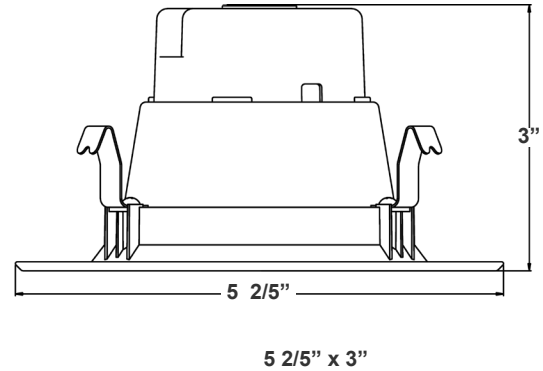

Customer Name: _____

Project Name: _____

Note: _____ Type: _____