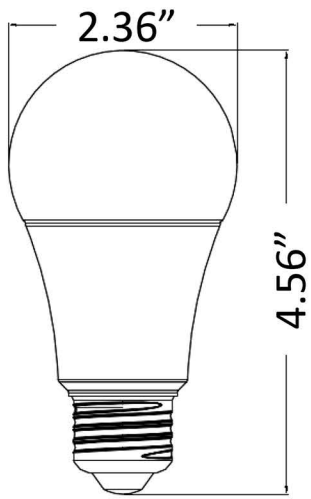

Westgate Smart App Compatible RGBW A19 Lamp

A.

4.56" (L) x 2.36" (W)

Wattage

9W

Voltage Input

120-277V

Efficacy

88 LM/W

Dimming

Dimmable Controlled by WG Smart App

Finish

E26 Base
White Finish

Color Temperatures

Features

Catalog No.	Fig.
TC-A19-9W-RGBW-WIFI	A.