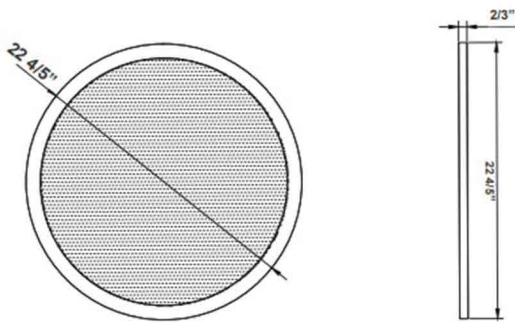

LED Suspended Up/Down Clear Round Panel Light

A.

22 4/5"(D) x 22 4/5"(H) x 2/3"(W)
Canopy Dimensions: 8" X 1-3/4"

Wattage

40W

Voltage Input

120-277V AC 50/60Hz

Efficacy

105 LPW

Dimming

0~10V Dimmable

Finish

Aluminum Housing
Sandy White Finish

Color Temperatures

Features

Factory-Installed Options