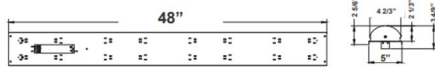

Premium Strip-Light LED Retrofit Kit with Lens

A.

48"(L) x 4 2/3"(W) x 3 4/9"(H)

B.

96"(L) x 4 2/3"(W) x 3 4/9"(H)

Wattage

20W / 30W / 40W / 60W / 80W

Voltage Input