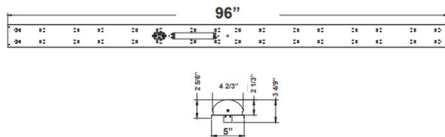

Premium Strip-Light LED Retrofit Kit with Lens

A.

48"(L) x 4 2/3"(W) x 3 4/9"(H)

B.

96"(L) x 4 2/3"(W) x 3 4/9"(H)

Wattage

20W / 30W / 40W / 60W / 80W

Voltage Input

120-277VAC 50/60Hz

Efficacy

127 LPW

Dimming

0~10V Dimmable

Housing

Heavy Die-Formed Steel
White Finish

Color Temperatures