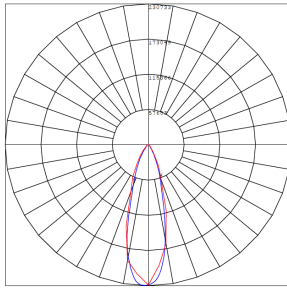

Phone: (877) 805-2252 | Fax: (877) 805-2252  
www.westgatemfg.com

WG-ZA-Z7-2Z

**Photometrics:** SFX-G9-500W-45D-RGB

BUG Rating: B5-U0-G2

600W 5000K, Area 80'x 80' Mounting Height: 9'

**Other Views:**

Shown with optional shroud