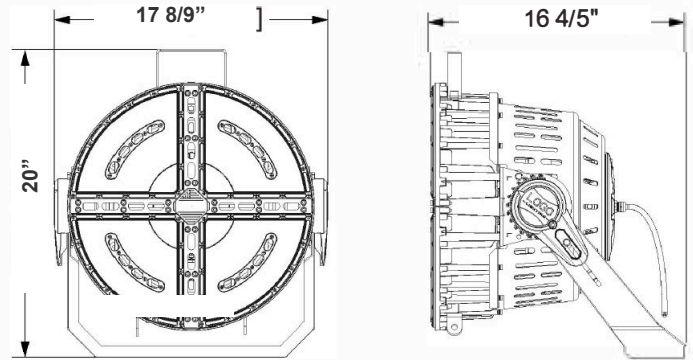

20\"/>

Ideal for Stadium lighting, Sports fields, parking lots, docks, railway and container yards, Architectural lighting, Industrial and commercial exterior lighting, trade shows, exhibitions

Features

- Die-Cast Aluminum Housing With Powder Coat Finish (Black)
- LED: Lumileds Luxeon SMD 3535
- 7-year Warranty
- Lens: Prismatic Polycarbonate Lens

Technical Specifications

Electrical:

- Voltage: 120-277V AC 60Hz
- Wattage: 500W
- Power Factor: >0.90~0.97
- Efficacy: 150LPW

Mechanical:

- Die-Cast Aluminum Housing with Powder Coat Finish (Black)
- In A DMX Lighting Setup, Lights Need To Be Connected With cables. The Cables Can Be "Daisy Chained" So That Each Light Can Plug Into The One Before It Instead Of All Lights Plugging Into The DMX Board Itself
- Cord Type: 3' SJTW 18/3 AWG Cable
- Effective Projected Area (EPA): 1.8 (sq. ft.)
- Operating Temperature: -40°F to 122°F
- IP Rating: IP66, Suitable for Wet Locations
- 7-year Warranty

Lighting:

- Lens: Prismatic Polycarbonate Lens
- LED: Lumileds Luxeon SMD 3535
- Total lumens: 75000LM
- Color Temperatures: Red/Green/Blue
- Color Rendering Index: CRI ≥ 70
- Rated Life: 70,000 Hrs
- Beam Angle: 45°

Applications:

- Stadium lighting, Sports fields, parking lots, docks, railway and container yards, Architectural lighting, Industrial and commercial exterior lighting, trade shows, exhibitions.

• 800W | 120000LM | SFX-G9-800W-45D-RGB

Phone: (877) 805-2252 | Fax: (877) 805-2252
www.westgatemfg.com

WG-ZA-Z7-2Z