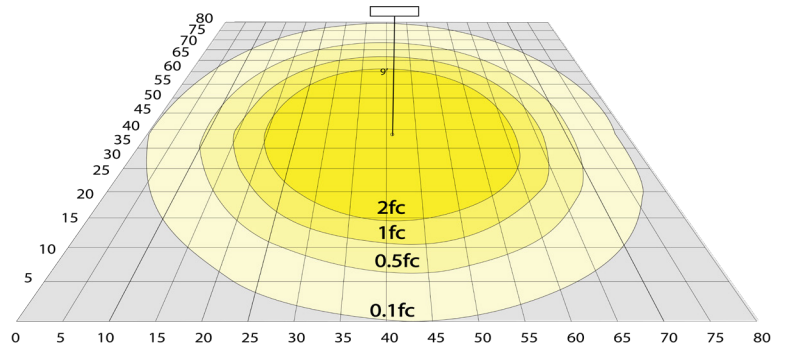

Phone: (877) 805-2252 | Fax: (877) 805-2252  
www.westgatemfg.com

WG-ZA-Z7-2Z

**Photometrics:** SFX-G9-500W-45D-RGB

BUG Rating: B5-U0-G2

600W 5000K, Area 80'x 80' Mounting Height: 9'

**Other Views:**

Shown with optional shroud