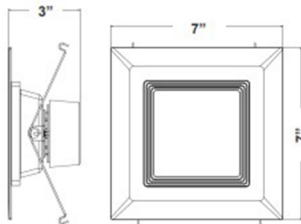

Smooth Baffle LED Square Trim Lights

5" x 2 1/2"

7" x 3"

Wattage

10W / 15W

Voltage Input

120V AC

Efficacy