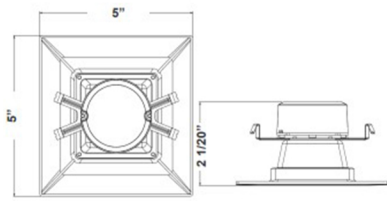

Smooth Baffle LED Square Trim Lights

5" x 2 1/2"

7" x 3"

Wattage

10W / 15W

Voltage Input

120V AC

Efficacy