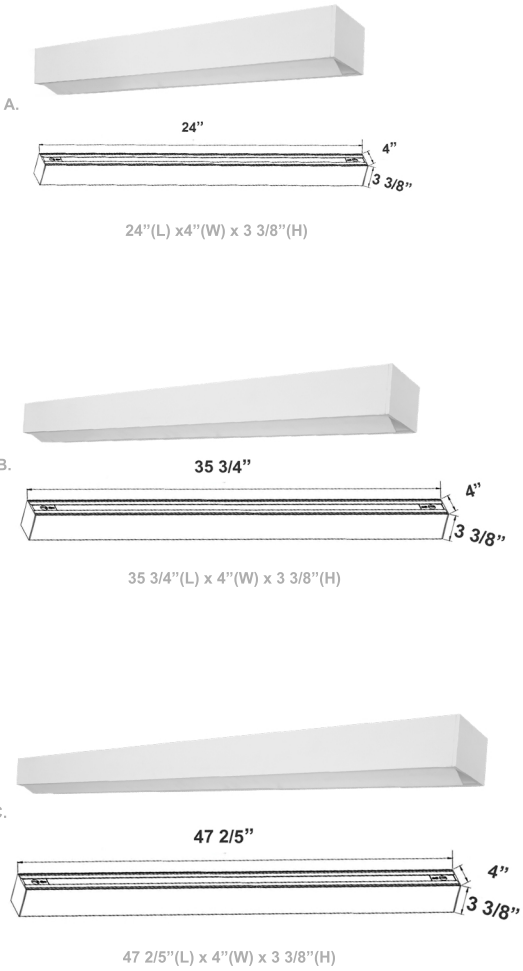

SCX4 4" Architectural Linkable Wallwash Lights

Wattage
20W / 30W / 40W

Voltage Input
120-277V AC
50/60Hz

Efficacy
110-124 LPW

Dimming
0~10V Dimmable

Finish
Aluminum Housing & Low Profile Modern Design
Matte White Finish

Beam Angles

 104.8° (H)
 100.5° (V)

Color Temperatures

3000K 3500K 4000K 5000K

Factory-Installed Options

Catalog No.	Fig.	Length	EM Option	Length	EM Option
SCX4-2FT-20W-MCT-D-IDL	A.	2FT	OPT-SCX-ULM-2FT-8W-MCT4	2FT	OPT-SCX-ULM-2FT-8W-MCT4
SCX4-3FT-30W-MCT-D-IDL	B.	2FT	OPT-SCX-ULM-2FT-8W-MCT4	2FT	OPT-SCX-ULM-2FT-8W-MCT4
SCX4-4FT-40W-MCT-D-IDL	C.	2FT	OPT-SCX-ULM-2FT-8W-MCT4		