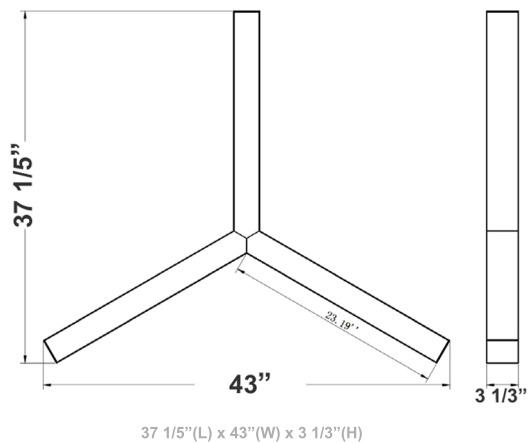

SCX 2F Y Architectural Linkable Linear Lights

Wattage

60W

Voltage Input

120-277V AC
50/60Hz

Efficacy

110-120 LPW

Dimming

0~10V Dimmable

Finish

Aluminum Housing & Low Profile Modern Design
Matte White Finish

Beam Angles

Color Temperatures

Features

Catalog No.

Fig.