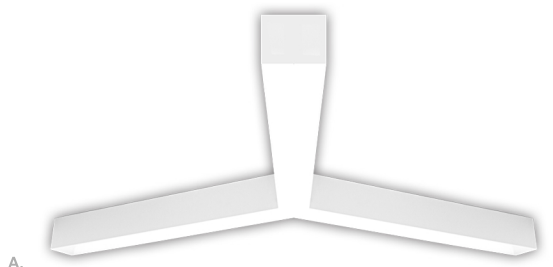

SCX 2F Y Architectural Linkable Linear Lights

Wattage

60W

Voltage Input

120-277V AC
50/60Hz

Efficacy

110-120 LPW

Dimming

0~10V Dimmable

Finish

Aluminum Housing & Low Profile Modern Design
Matte White Finish

Beam Angles

Color Temperatures

Features

Catalog No.

Fig.