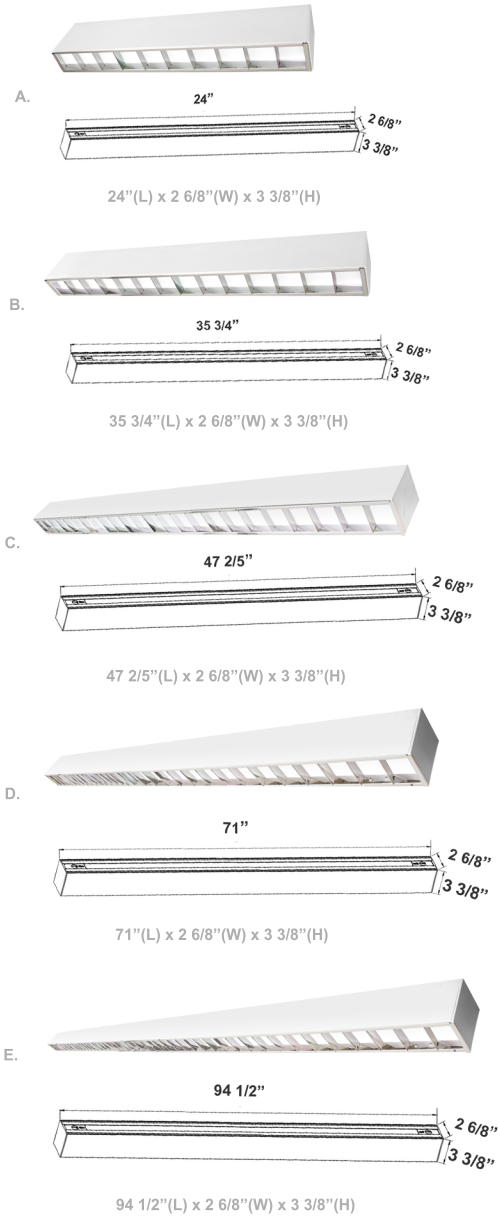

SCX Architectural 2-3/4" Louver Linkable Lights

Catalog No.	Fig.	Catalog No.	Fig.
SCX-2FT-20W-MCT4-D-LUV	A.	SCX-6FT-60W-MCT4-D-LUV	D.
SCX-3FT-30W-MCT4-D-LUV	B.	SCX-8FT-80W-MCT4-D-LUV	E.
SCX-4FT-40W-MCT4-D-LUV	C.		

Finish

Aluminum Housing & Low Profile Modern Design
Matte White Finish

Beam Angles

Color Temperatures

Features

Factory-Installed Options

Model	Description	Model	Description
OPT-SCX-CLR-2FT	COLOR OPTION	OPT-EM-CM1INT	EMERGENCY BATTERY BACKUP