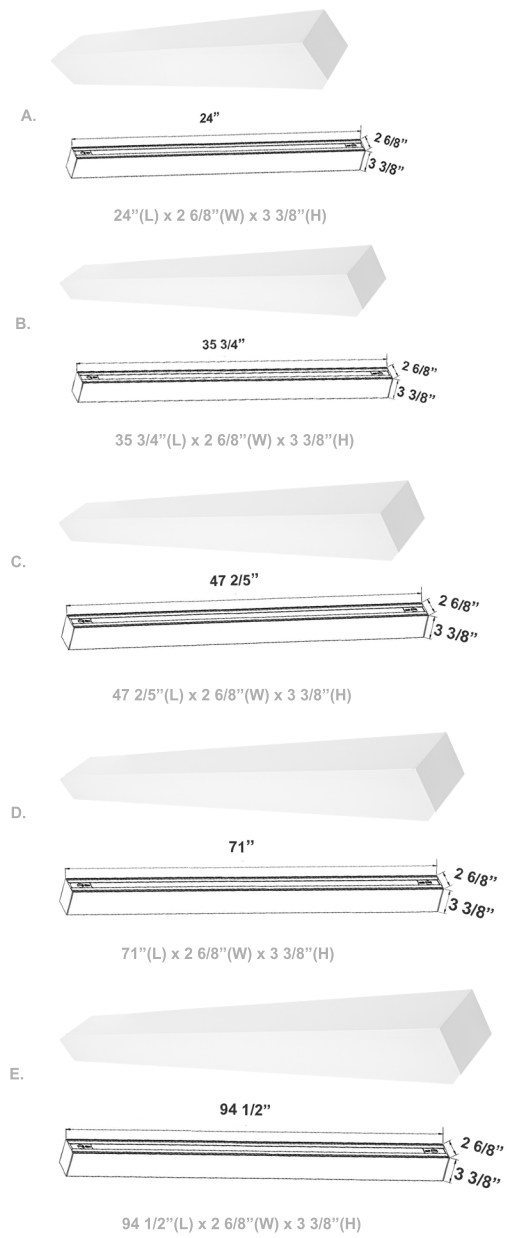

SCX Architectural 2-3/4" Drop Lens Linkable Lights

Wattage

20W / 30W / 40W / 60W / 80W

Voltage Input

120-277V AC
50/60Hz

Efficacy

100-110 LPW

Dimming

0~10V Dimmable

Finish

Aluminum Housing & Low Profile Modern Design
Matte White Finish

Beam Angles

Color Temperatures

Features

Catalog No.	Fig.	Catalog No.	Fig.
SCX-2FT-20W-MCT4-D-DL	A.	SCX-6FT-60W-MCT4-D-DL	D.
SCX-3FT-30W-MCT4-D-DL	B.	SCX-8FT-80W-MCT4-D-DL	E.
SCX-4FT-40W-MCT4-D-DL	C.		