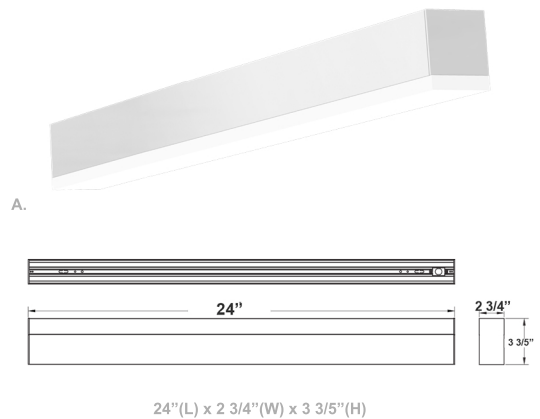

# SCX Architectural 2-3/4" PMMA Lens Linkable Lights