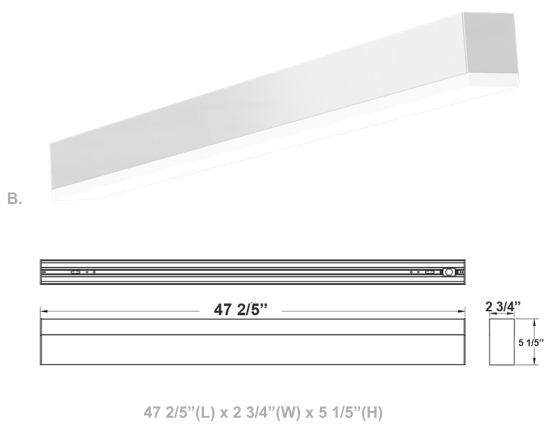

# SCX Architectural 2-3/4" PMMA Lens Linkable Lights