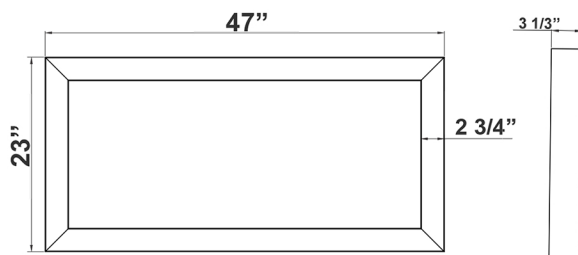

2.75-Inch SCX 2x2 / 2x4 Linear Lights

23"(H) x 23"(W) x 3 1/3"(D)

23"(H) x 47"(W) x 3 1/3"(D)

Wattage

40W / 60W / 80W / 90W / 120W

Voltage Input

120-277V AC
50/60Hz

Efficacy

110 LM/W

Dimming

0~10V Dimmable

Finish

Aluminum Housing & Low Profile Modern Design
Custom Colors Available

Beam Angles

 104.8°(H)

 100.5°(V)