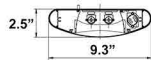

LED Parabolic Suspended Down Light

A.

5" H x 2 1/2" D x 47.3" W

B.

5" H x 2 1/2" D x 47.3" W

Wattage

40W

Voltage Input