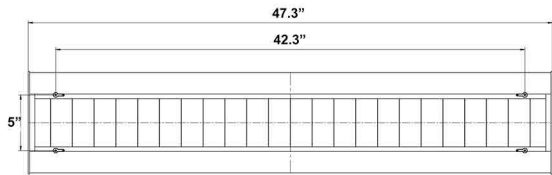

LED Parabolic Suspended Down Light

A.

5" H x 2 1/2" D x 47.3" W

B.

5" H x 2 1/2" D x 47.3" W

Wattage

40W

Voltage Input