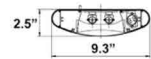

LED Parabolic Suspended Down Light

A.

5" H x 2 1/2" D x 47.3" W

B.

5" H x 2 1/2" D x 47.3" W

Wattage

40W

Voltage Input