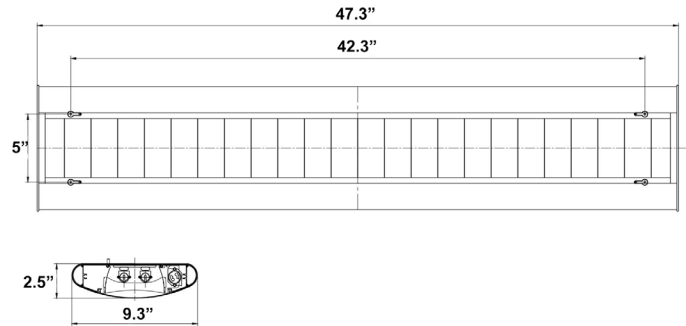

Project Name: _____

Note: _____

Type: _____

5" H x 2 1/2" D x 47.3" W

Ideal for Storage rooms, Offices Conference rooms, Retail Reception areas, Hallways Education facilities

Features

- Lens: Parabolic Reflector Lens
- Housing: Anodized Aluminum
- 5-Year Warranty
- Rated Life: 50,000 Hrs

Technical Specifications

Electrical:

- Voltage: 120-277V AC 60Hz
- Wattage: 40W
- Power Factor: >0.95
- Efficacy: 115 LPW
- THD: <20%

Mechanical:

- Housing: Anodized Aluminum
- Polycarbonate End Caps
- Finish: Powder Coated White
- Ambient Temperature: -22°F to +104°F
- 5-year Warranty

BUG Rating: B2-U2-G1

Area 50'x 55' Mounting Height: 9'

Other Views:

Side View

Lens View

Back View

Performance Table: SCLP-4FT-40W

MODEL NO.	Wattage	Voltage	Lumens	Color Temp.	BUG Rating	LPW
SCLP-4FT-40W-MCT-D	40W	120~277V	4600LM	3500K	B2-U2-G1	115
				4000K		
				5000K		