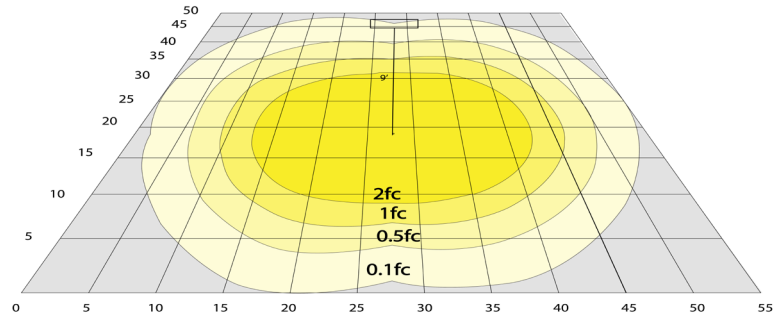

BUG Rating: B2-U2-G1

Area 50'x 55' Mounting Height: 9'

Other Views:

Side View

Lens View

Back View

Performance Table: SCLP-4FT-40W

MODEL NO.	Wattage	Voltage	Lumens	Color Temp.	BUG Rating	LPW
SCLP-4FT-40W-MCT-D	40W	120~277V	4600LM	3500K	B2-U2-G1	115
				4000K		
				5000K		