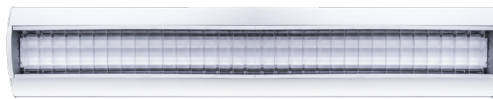

BUG Rating: B2-U2-G1

Area 50'x 55' Mounting Height: 9'

Other Views:

Side View

Lens View

Back View

Performance Table: SCLP-4FT-40W

MODEL NO.	Wattage	Voltage	Lumens	Color Temp.	BUG Rating	LPW
SCLP-4FT-40W-MCT-D	40W	120~277V	4600LM	3500K	B2-U2-G1	115
				4000K		
				5000K		

Sample Ordering

Model	Size	Watt	Color Temp.	Dimming
SCLP	4FT	40W	MCT	D

Accessory:

Blank = No Option For Accessories
SCLP-CB = COUPLING BRACKET

Factory-Installed Options:

Blank = No Option For Accessories
OPT-EM-SL1INT = EMERGENCY BACKUP INTERNAL BATTERY
OPT-CLR-100 = COLOR PAINT
WEC-3RC = REMOTE CONTROL
OPT-SEN-2US = ULTRASONIC BI-LEVEL DIMMING (REMOTE NOT NEEDED)