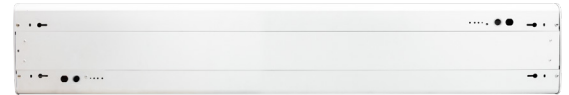

BUG Rating: B2-U2-G1

Area 50'x 55' Mounting Height: 9'

Other Views:

Side View

Lens View

Back View

Performance Table: SCLP-4FT-40W

MODEL NO.	Wattage	Voltage	Lumens	Color Temp.	BUG Rating	LPW
SCLP-4FT-40W-MCT-D	40W	120~277V	4600LM	3500K	B2-U2-G1	115
				4000K		
				5000K		

Sample Ordering

Model	Size	Watt	Color Temp.	Dimming
SCLP	4FT	40W	MCT	D

Accessory:

Blank = No Option For Accessories
SCLP-CB = COUPLING BRACKET

Factory-Installed Options:

Blank = No Option For Accessories
OPT-EM-SL1INT = EMERGENCY BACKUP INTERNAL BATTERY
OPT-CLR-100 = COLOR PAINT
WEC-3RC = REMOTE CONTROL
OPT-SEN-2US = ULTRASONIC BI-LEVEL DIMMING (REMOTE NOT NEEDED)