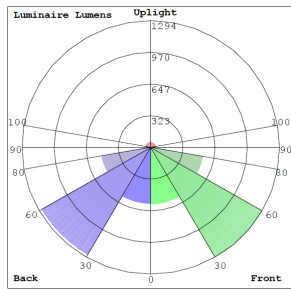

Lighting:

- MCT: Multi Color Temperature (Selectable with Switch Inside Fixture)
- Lens: Parabolic Reflector Lens
- High Quality LED Chips provide High Efficiency, Heat Dissipation, Stability, and Lumen Maintenance
- Dimmable: 0~10V Dimmable
- Lumens Range: 4600LM
- Color Temperatures: 3500K/4000K/5000K
- Color Rendering Index: CRI ≥ 80
- Rated Life: 50,000 Hrs

BUG Rating: B2-U2-G1

Area 50'x 55' Mounting Height: 9'

Other Views:

Side View

Lens View

Back View

Performance Table: SCLP-4FT-40W

MODEL NO.	Wattage	Voltage	Lumens	Color Temp.	BUG Rating	LPW
SCLP-4FT-40W-MCT-D	40W	120~277V	4600LM	3500K	B2-U2-G1	115
				4000K		
				5000K		