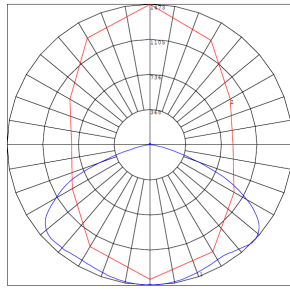

BUG Rating: B2-U2-G1

Area 50'x 55' Mounting Height: 9'

Other Views:

Side View

Lens View

Back View

Performance Table: SCLP-4FT-40W

MODEL NO.	Wattage	Voltage	Lumens	Color Temp.	BUG Rating	LPW
SCLP-4FT-40W-MCT-D	40W	120~277V	4600LM	3500K	B2-U2-G1	115
				4000K		
				5000K		