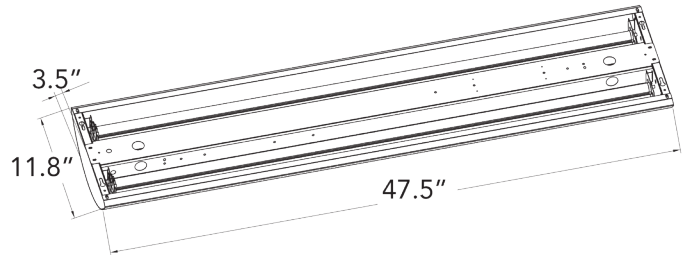

Customer Name: \_\_\_\_\_

Project Name: \_\_\_\_\_

Note: \_\_\_\_\_

Type: \_\_\_\_\_

Selection:

47.5" H x 3.5" D x 11.8" W

Ideal for Storage rooms, Offices Conference rooms, Retail Reception areas, Hallways Education facilities