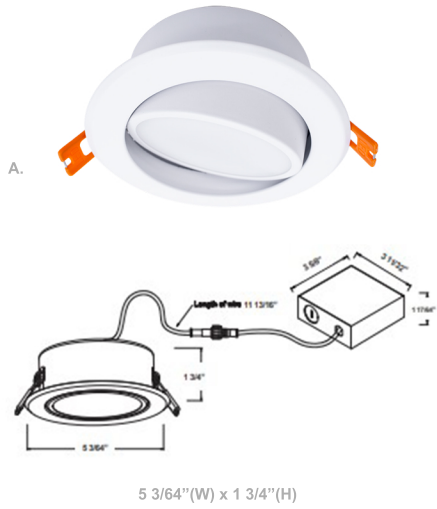

Adjustable Ultra Slim Recessed Lights

Wattage

9W / 12W / 15W

Voltage Input

120V AC

Efficacy

70-77 LPW

Dimming

Dimmable Down to 10% Using Standard TRIAC Dimmer

Finish

Die-Cast Aluminum
White / Bronze Finish

Beam Angles

Color Temperatures

Features

Catalog No.	Fig.
RSL4-ADJ-MCT5	A.
RSL6-ADJ-MCT5	B.
RSL4-ADJ-MCT5-WP	A.
RSL6-ADJ-MCT5-WP	B.