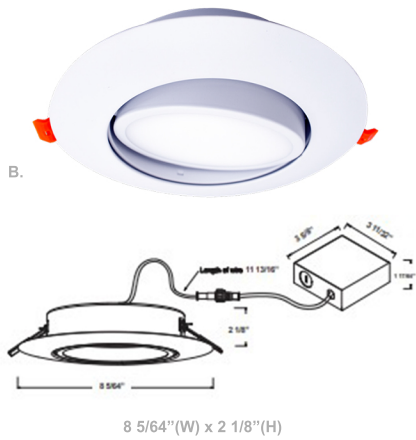

Adjustable Ultra Slim Recessed Lights

Wattage

9W / 12W / 15W

Voltage Input

120V AC

Efficacy

70-77 LPW

Dimming

Dimmable Down to 10% Using Standard TRIAC Dimmer

Finish

Die-Cast Aluminum
White / Bronze Finish

Beam Angles

Color Temperatures

Features

Catalog No.	Fig.
RSL4-ADJ-MCT5	A.
RSL6-ADJ-MCT5	B.
RSL4-ADJ-MCT5-WP	A.
RSL6-ADJ-MCT5-WP	B.