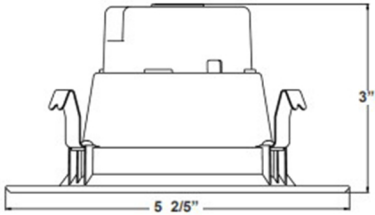

Environmental Recessed Light Trim

5 2/5" x 3"

8 1/2" x 3 1/5"

Wattage

8W / 10W / 13W / 17W

Voltage Input

120V AC

Efficacy