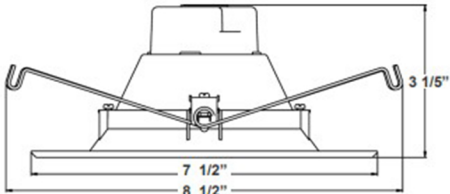

Environmental Recessed Light Trim

5 2/5" x 3"

8 1/2" x 3 1/5"

Wattage

8W / 10W / 13W / 17W

Voltage Input

120V AC

Efficacy